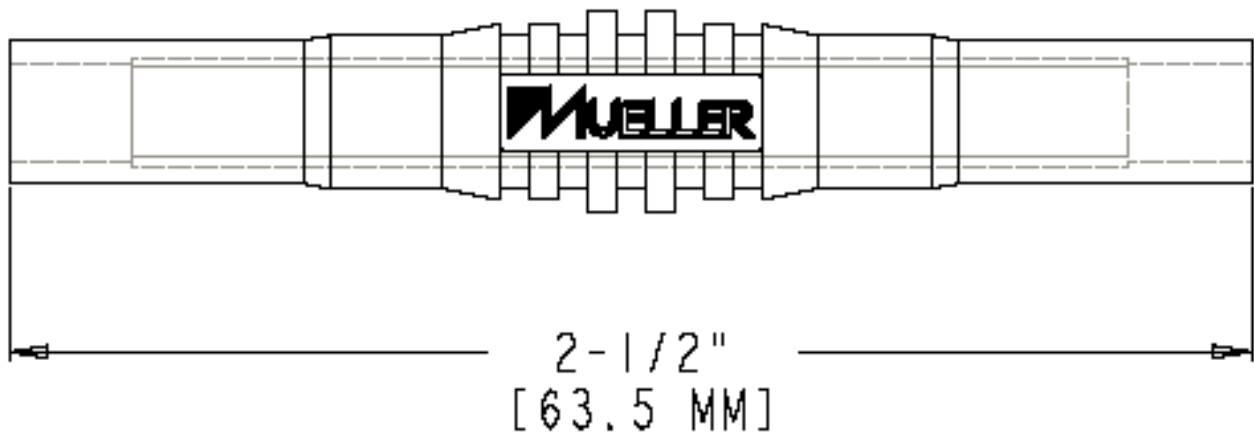

Part Number: BU-32601-*

Description: Insulated Banana Coupler

3507

- Insulated Banana Coupler
- Material: Banana Plug: nickel-plated brass; Insulator: nylon
- Length: 2.50" (63.5 mm)
- *Std. Colors: -0 Black, -2 Red, -4 Yellow, -6 Blue
- Rating: 1000V, 15 Amps, IEC 1010 Compliant
- RoHS Compliant