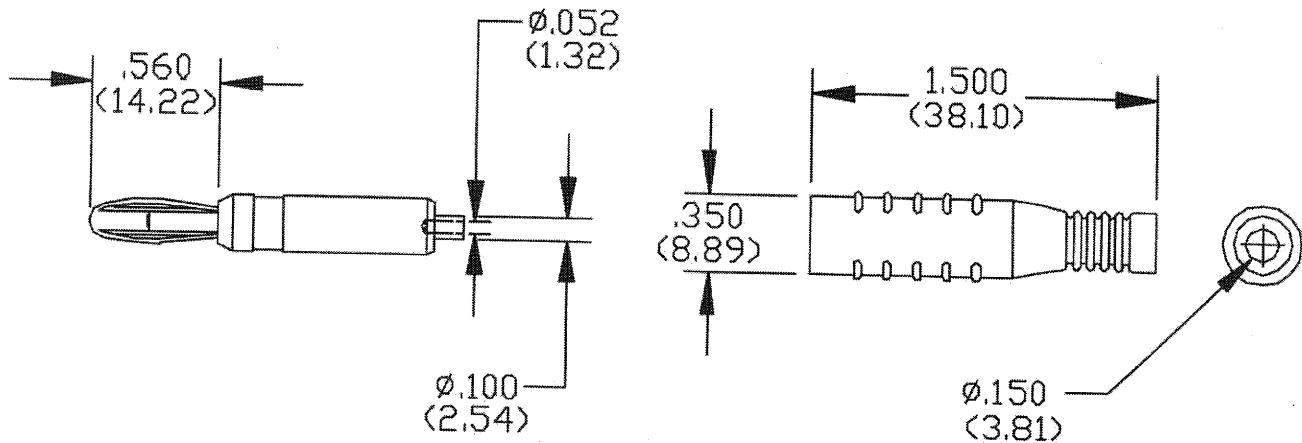

MUELLER®

MODEL: BU-P5169-*

Banana Plug (In-Line)

MATERIALS:

Body – Nickel Plated Brass

Insulator – Flexible PVC. Comes in -0 Black, -2 Red

For use with 18, 20 and 22 AWG wires. Can be soldered or crimped

RATING:

15 Amps

Hands free testing to 5000 VDC max.

Temperature: -70°C to 50°C

Mouser Electronics

Authorized Distributor

Click to View Pricing, Inventory, Delivery & Lifecycle Information:

[Mueller Electric:](#)

[BU-P5169-2](#)