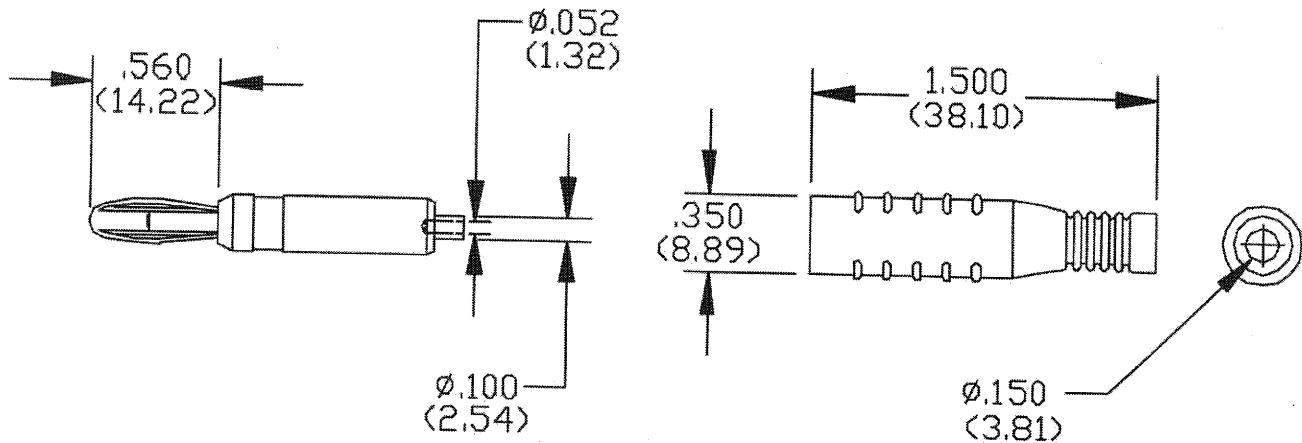

MUELLER®

MODEL: BU-P5169-*

Banana Plug (In-Line)

MATERIALS:

Body – Nickel Plated Brass

Insulator – Flexible PVC. Comes in -0 Black, -2 Red

For use with 18, 20 and 22 AWG wires. Can be soldered or crimped

RATING:

15 Amps

Hands free testing to 5000 VDC max.

Temperature: -70°C to 50°C

Mouser Electronics

Authorized Distributor

Click to View Pricing, Inventory, Delivery & Lifecycle Information:

[Mueller Electric:](#)

[BU-P5169-0](#)