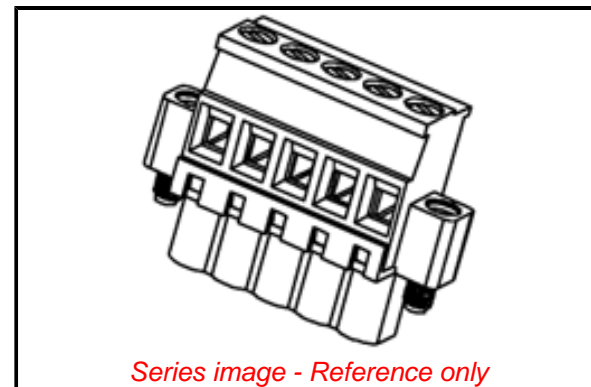

**PLEASE CHECK WWW.MOLEX.COM FOR LATEST PART INFORMATION**

**Part Number:** [0395372919](#)  
**Status:** **Active**  
**Overview:** Eurostyle Terminal Blocks  
**Description:** 5.08mm Pitch Eurostyle Vertical Plug, with Retention Screws and Reverse Imprinting, Rear Wire Entry, Gold (Au) Plated, 19 Circuits

**Physical**

Circuits (Loaded)	19
Entry Angle	Horizontal
Lock to Mating Part	Yes
Number of Rows	1
Orientation	Vertical
Panel Mount	No
Pitch - Mating Interface	5.08mm
Pitch - Termination Interface	5.08mm
Polarized to Mating Part	Yes
Stackable	No
Temperature Range - Operating	-40° to +105°C
Wire Size AWG	12, 14, 16, 18, 20, 22, 24, 26
Wire Size mm <sup>2</sup>	0.13-3.31

Sales Drawing	SD-39537-002
---------------	--------------

*Series image - Reference only*

**EU ELV**

**Not Relevant**

**EU RoHS**

**Not Reviewed**

**REACH SVHC**

Not Reviewed