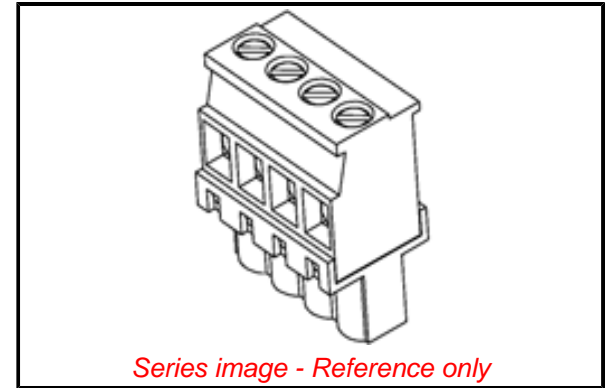

PLEASE CHECK WWW.MOLEX.COM FOR LATEST PART INFORMATION

Part Number: [0395237812](#)
Status: **Active**
Overview: Eurostyle Terminal Blocks
Description: 5.00mm Pitch Eurostyle Vertical Plug, with Standard Imprinting, Rear Wire Entry, Green Housing, Gold (Au) Plated, 12 Circuits

Documents:

[Drawing (PDF)](#) [RoHS Certificate of Compliance (PDF)](#)
[Product Specification PS-39500-001-001 (PDF)](#)

General

Product Family	Terminal Blocks
Series	39523
Application	N/A
Comments	Rear Wire Entry|with Standard Imprinting
Component Type	Plug
Overview	Eurostyle Terminal Blocks
Product Name	ESE, Eurostyle Pluggable
Type	Euro Block
UPC	822350474405

Physical

Circuits (Loaded)	12
Entry Angle	Horizontal
Lock to Mating Part	Yes
Number of Rows	1
Orientation	Vertical
Panel Mount	No
Pitch - Mating Interface	5.00mm
Pitch - Termination Interface	5.00mm
Polarized to Mating Part	Yes
Stackable	No
Temperature Range - Operating	-40° to +105°C
Wire Size AWG	12, 14, 16, 18, 20, 22, 24, 26
Wire Size mm²	0.13-3.31

Electrical

Current - Maximum per Contact	18.0A
Voltage - Maximum	300V

Solder Process Data

Lead-freeProcess Capability	N/A

Material Info

Reference - Drawing Numbers

Product Specification	PS-39500-001-001
Sales Drawing	RSD-39523-001, SD-39523-002

EU ELV

Not Relevant

EU RoHS

Not Reviewed

REACH SVHC

Not Reviewed

Halogen-Free

Status

Not Reviewed

For more information, please visit [Contact US](#)

China ROHS

Not Reviewed

ELV

Not Relevant

RoHS Phthalates

Not Reviewed

China RoHS

Search Parts in this Series

[39523 Series](#)

Mates With

[39521](#) Vertical PCB Header, [39522](#) Horizontal PCB Header, Most 5.00mm Pitch Industry Standard PCB Headers, [39528](#) Dual Level PCB Header, Open Ends