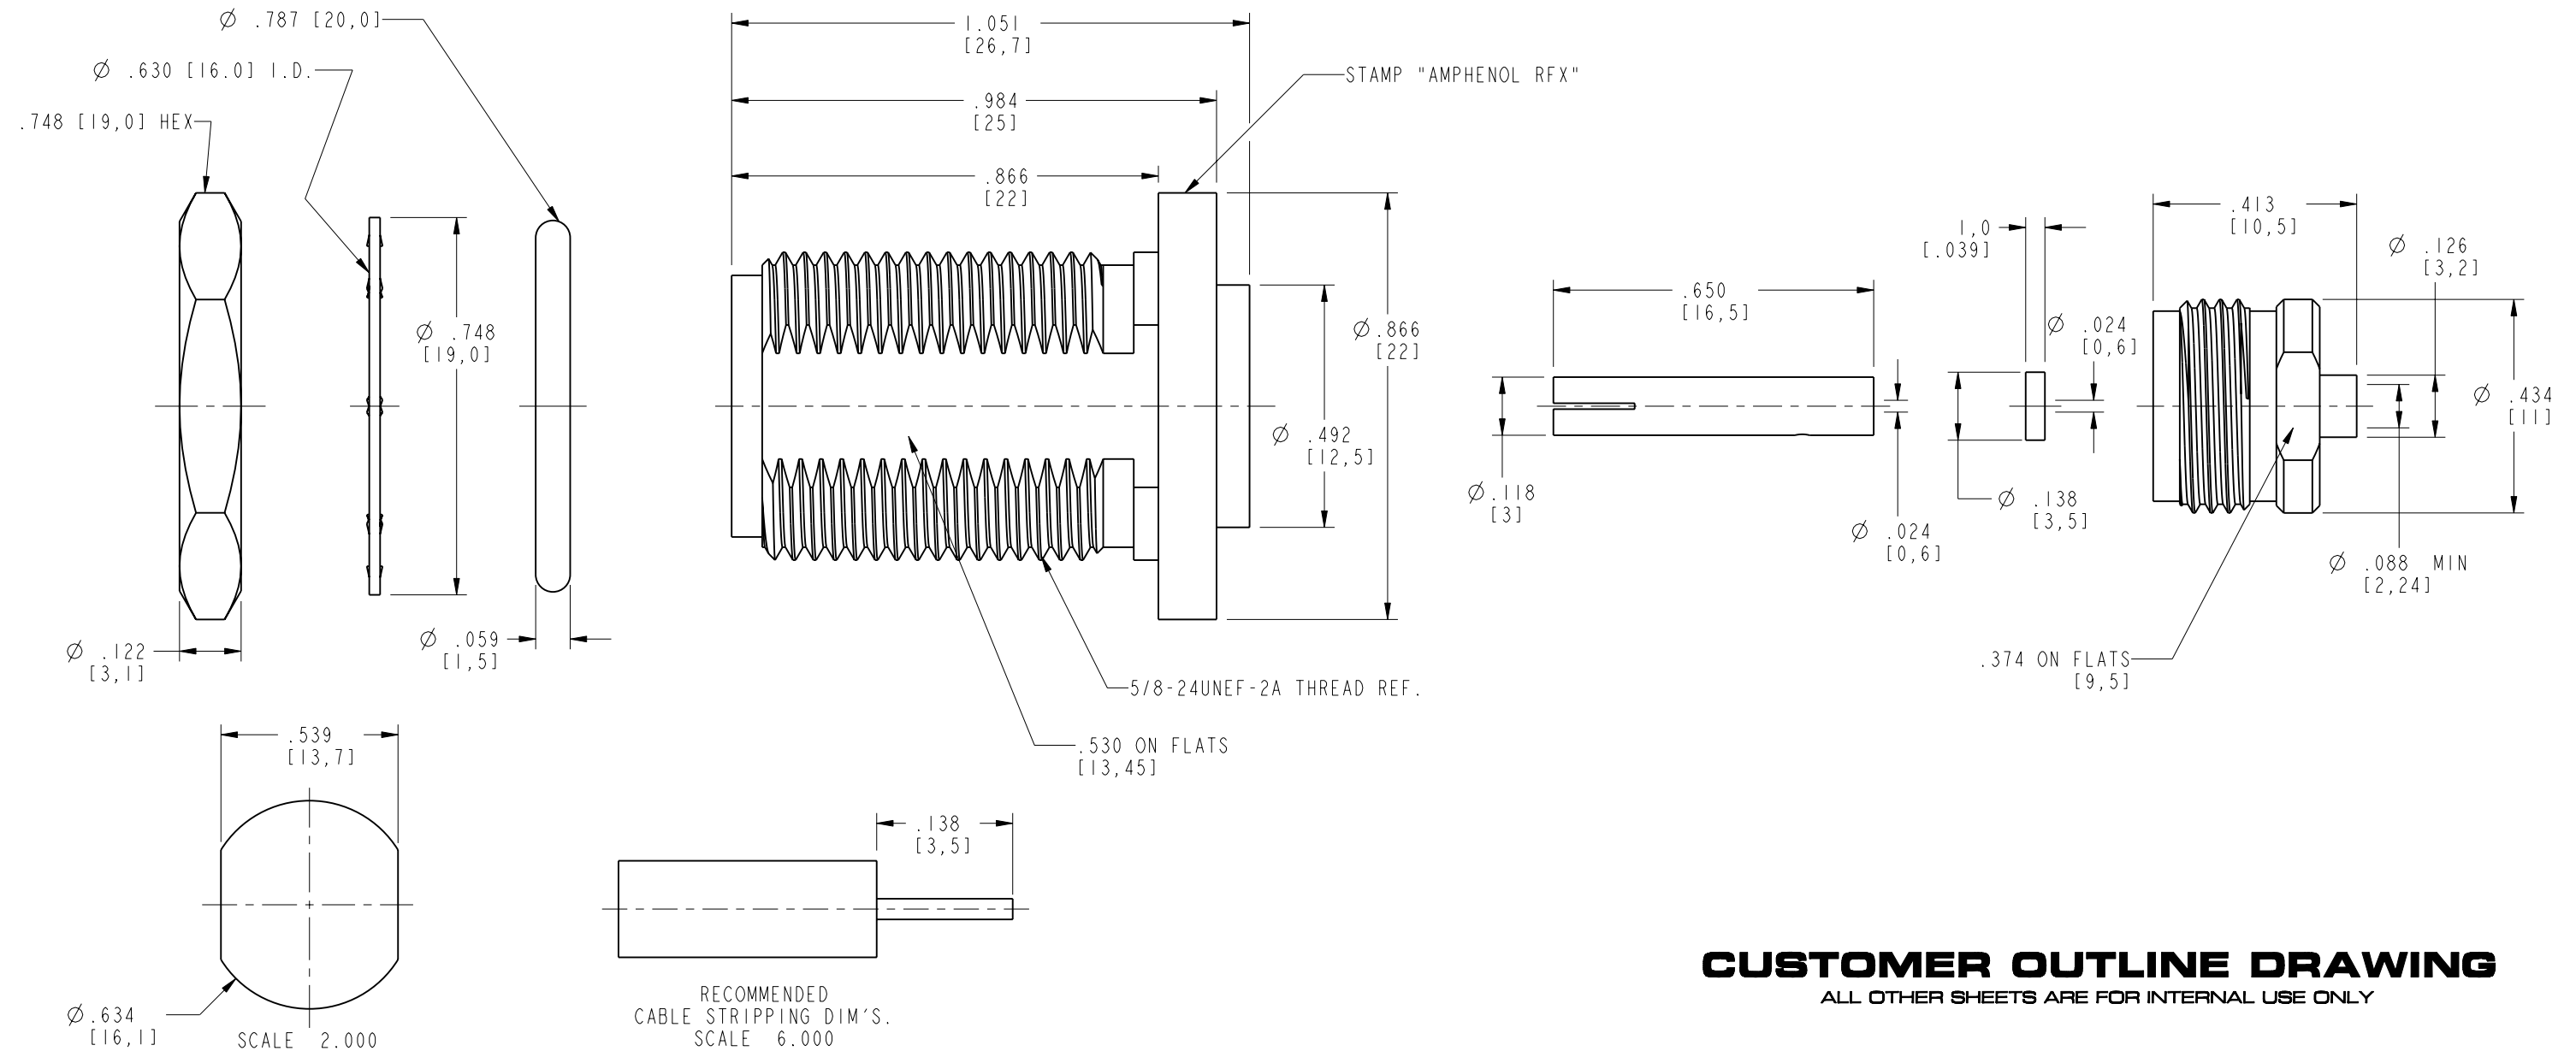

NOTES:

1. MATERIALS OF CONSTRUCTION:

- OUTER BODY, INNER BODY, & HEX NUT - BRASS (ASTM-B16 H02, C36000), NICKEL PLATING (.000100 MIN)
- CONTACT PIN - PHOSPHOR BRONZE (QQ-B-750), GOLD (.000003 MIN) OVER NICKEL PLATING
- INSULATORS (2) - PTFE
- GASKET - SILICONE RUBBER, COLOR RED
- LOCKWASHER - BRASS (QQ-B-613), NICKEL PLATING (.000100 MIN)
- SOLDER NUT - BRASS (ASTM-B16 H02, C36000), GOLD (.000003 MIN) OVER NICKEL PLATING

82-6096-RFX		REVISIONS			
DRAWING NO.	REV	DESCRIPTION	DATE	ECO	APPR
THIRD ANGLE PROJ.	A	RELEASE TO MFG.	11/11/99	43182	CPM
	B	SEE SHEET 1	11/8/05	45787	CPM

CUSTOMER OUTLINE DRAWING
ALL OTHER SHEETS ARE FOR INTERNAL USE ONLY

UNLESS OTHERWISE SPECIFIED, DIMENSIONS ARE IN INCHES AND TOLERANCES ARE: 2 PLACE DECIMAL ±.015 (0,381 mm) 3 PLACE DECIMAL ±.005 (0,127 mm) ANGLES ± 1°	MATERIAL	DRAWN C. McGRATH	DATE 25-Sep-99	TITLE 'N' BULKHEAD DIRECT SOLDER JACK FOR .085, .086 CABLE		Amphenol RF Danbury, CT, USA Tainan, Taiwan Shenzhen, China www.amphenolrf.com		
	REFERENCE EAR 967360-0 GEN# ASSYF41_N	ENGINEER T. AUBIN	DATE 25-Sep-99					
NOTICE - These drawings, specifications, or other data (1) are, and remain the property of Amphenol Corp. (2) must be returned upon request; and (3) are confidential and not to be disclosed to any person other than those to whom they are given by Amphenol Corp. The furnishing of these drawings, specifications, or other data by Amphenol Corp., or to any other person to anyone for any purpose is not to be regarded by implication or otherwise in any manner licensing, granting rights or permitting such holder or any other person to manufacture, use or sell any product, process or design, patented or otherwise, that may in any way be related to or disclosed by said drawings, specifications, or other data.	APPROVED T. AUBIN	DATE 11/11/99	CODE ID 74868	DWG SIZE B	DRAWING NO. 82-6096-RFX	SCALE: 3.0:1	SHEET 2 OF 2	
	CAD FILE I:\N\82-6096-RFX							REV B