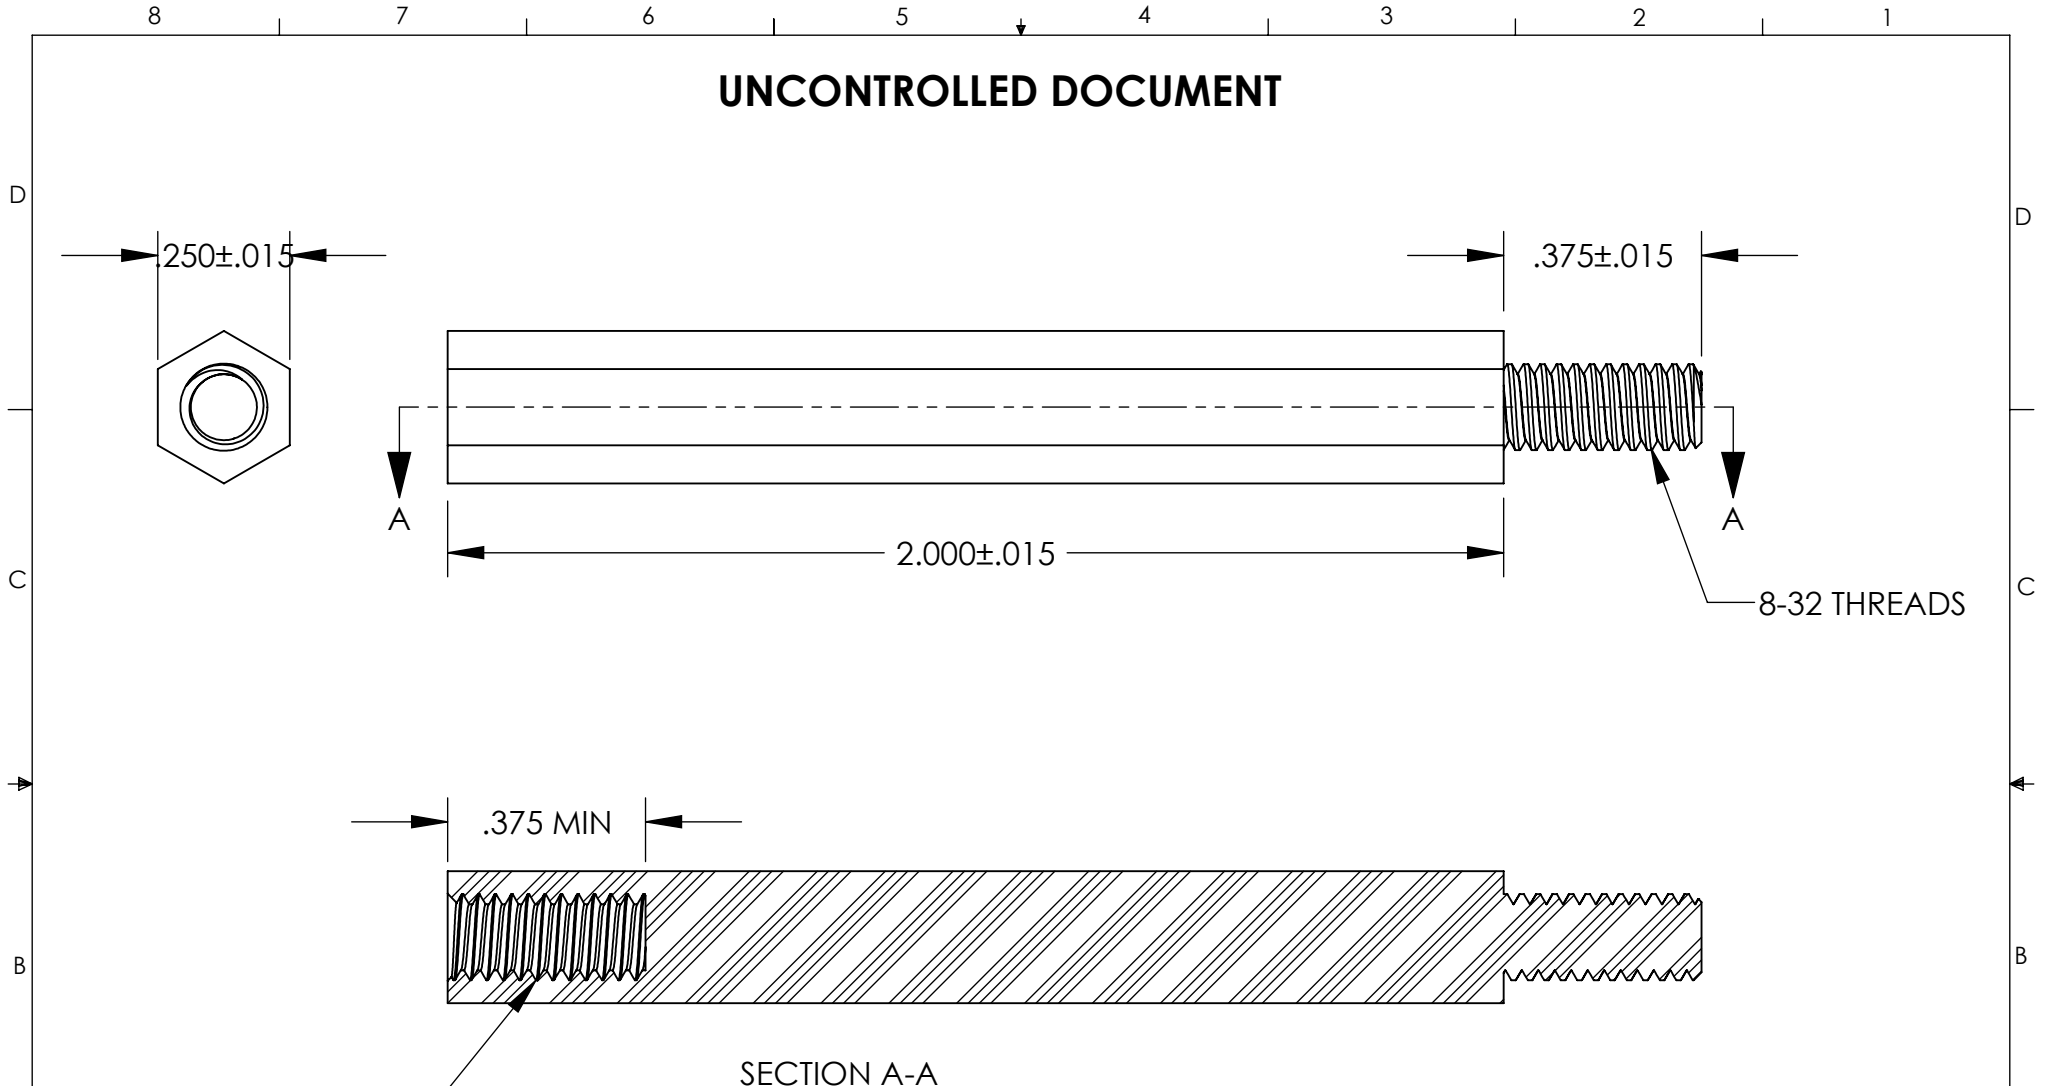

UNCONTROLLED DOCUMENT

TOLERANCES UNLESS NOTED

- ±.005 ON DIMENSIONS THRU .625
- ±.008 ON DIMENSIONS .626 THRU 1.000
- ±.010 ON DIMENSIONS 1.001 THRU 1.500
- ±.015 ON DIMENSIONS LARGER THAN 1.500
- ±.015 ON FRACTIONAL DIMENSIONS

WE RESERVE THE RIGHT  
TO DISCONTINUE ITEMS,  
CHANGE SPECIFICATIONS  
OR DESIGN AT ANY TIME  
WITHOUT NOTICE AND  
WITHOUT INCURRING  
ANY OBLIGATIONS

PROPERTY OF		
<b>MICRO PLASTICS INC.</b>		
CATALOG DRAWING MALE-FEMALE THREADED STANDOFF MICRO P/N 36832MF200 DWG. # 36832MF200 FILE SERVER\ENG\WEB		
MATERIAL:		6/6 NYLON
DATE	SCALE	<b>DSB</b>
	2.75:1	