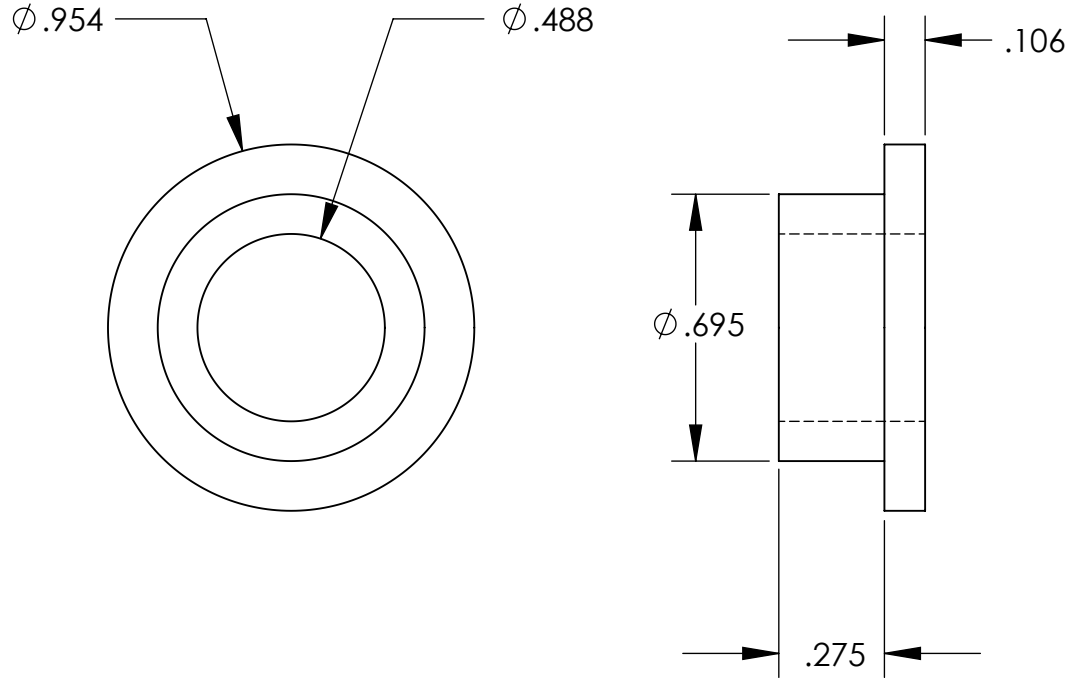

## TOLERANCES UNLESS NOTED

- $\pm .005$  ON DIMENSIONS THRU  $.625$
- $\pm .008$  ON DIMENSIONS  $.626$  THRU  $1.000$
- $\pm .010$  ON DIMENSIONS  $1.001$  THRU  $1.500$
- $\pm .015$  ON DIMENSIONS LARGER THAN  $1.500$
- $\pm .015$  ON FRACTIONAL DIMENSIONS

WE RESERVE THE RIGHT  
TO DISCONTINUE ITEMS,  
CHANGE SPECIFICATIONS  
OR DESIGN AT ANY TIME  
WITHOUT NOTICE AND  
WITHOUT INCURRING  
ANY OBLIGATIONS

PROPERTY OF		
<b>MICRO PLASTICS INC.</b>		
CATALOG DRAWING SHOULDER WASHER MICRO P/N 12SWS3168 DWG. # 12SWS3168 FILE SERVER\ENG\WEB		
MATERIAL:		6/6 NYLON
DATE	SCALE	<b>TA</b>
	2:1	