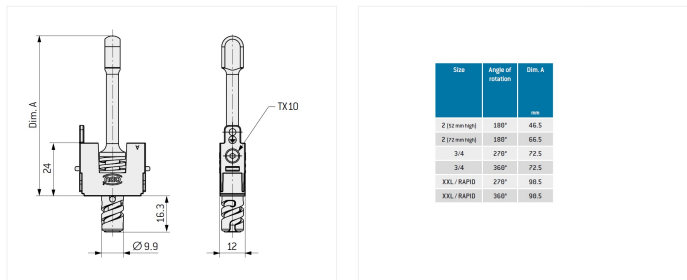

Spindle f. cable hood size 3/4 360°

General information

Part number	635.092.011.200.003
Size	3 & 4
Weight	73,0 g
customs tariff numbers	85389099

Illustrations may differ from original product.
 Dimensions, unless otherwise specified, in mm.