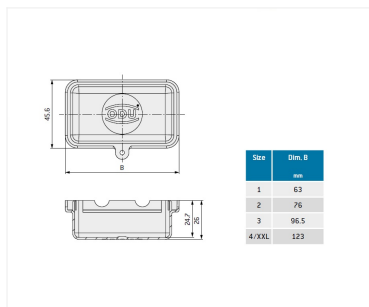

493.097.900.924.000

ODU-MAC® Blue-Line , ODU-MAC® White-Line

Protective transport cover for metal housing, size 4 with rope

General information

Part number	493.097.900.924.000
Size	4
Weight	22,0 g
customs tariff numbers	39235090

Illustrations may differ from original product.
Dimensions, unless otherwise specified, in mm.

Material and surface treatments

Housing	Plastic PP
---------	------------

ODU reserves the right to make changes based on the current state of knowledge without prior notice without being obliged to provide replacement deliveries or refinements of older designs.