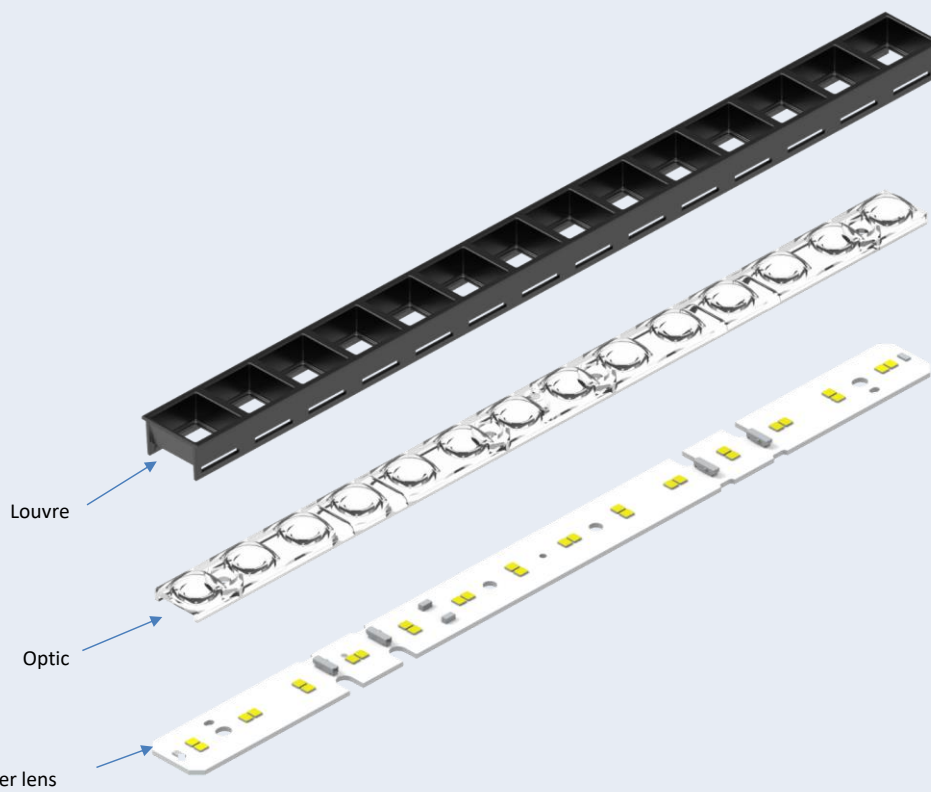

Technical details

- Centering pins for optimal alignment of optics and LED module
- The distance to the circuit board is ensured by the spacers on the optics (1 ft.)
- Fixing the optics and circuit board to the metal sheet by screws (M3 screw)

*Light distribution, beam angle and efficiency are dependent on the LED in use.

35.314 Louvre

35.314 Louvre 1 ft

Preliminary

part no
35.314.A001-1 black
35.314.A001-0 white

Louvre - 1 ft

- For use with pitch dependent linear Lens array 35.314.A002-0 Narrow
- 35.314.A003-0 Wide
- Optics and louvre are only available separately

Technical details

- Centering and positioning pin for aligning the louvre with the optic
- Snap-in hook for attachment of louvre to optics
- Seamless integration into the luminaire housing

Height	13 mm
Width	21 mm
Length	279,5 mm
Weight	14,67 g
Pkg.	TBC
Type of fixing	Snap-into the optics
Pitch distance	20 mm
Material	PC
Colour	black or white
Operating temperatur	max. 110°

35.314 Louvre

35.314 Louvre 1 ft - Sheet metall cutout

Preliminary

technology for light

Sheet metal cutout

Mouser Electronics

Authorized Distributor

Click to View Pricing, Inventory, Delivery & Lifecycle Information: