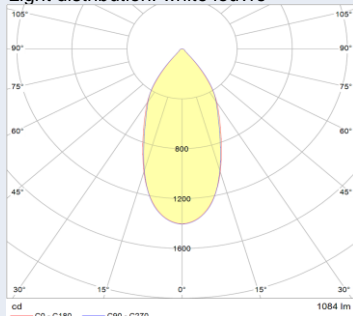

Technical details

- Centering pins for optimal alignment of optics and LED module
- The distance to the circuit board is ensured by the spacers on the optics (1 ft.)
- Fixing the optics and circuit board to the metal sheet by screws (M3 screw)

Specification	
Height	8,3 mm
Width	16,9 mm
Length	275 mm
Weight	14,41 g
Pkg.	TBC
Pitch distance	20 mm
For LED dimensions	2835, 3030
Material	PMMA
Colour	clear
Operating temperatur	max. 70°

Light distribution: black louvre

Light distribution: white louvre

Photometric data	
Measured with LED Type	Tridonic LLE 20x280mm 750lm 940 LV MD ADV1
Beam angle (FWHM)* (louvre black)	70° / 70°
Beam angle (FWHM)* (louvre white)	71° / 71°
Optical efficiency*	73% (louvre black)
Optical efficiency*	86% (louvre white)
UGR @ 1100 lm, 1 foot (crosswise)	≤ 19 (louvre black)
UGR @ 1100 lm, 1 foot (crosswise)	≤ 22 (louvre white)