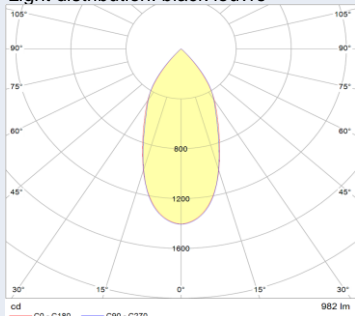

OptiLine Louvre Mini 21

35.314 Pitch dependent linear Lens array - Wide

Preliminary

technology for light

part no
35.314.A003-0

Pitch dependent linear Lens array - Wide

- The 35.314 (1 ft) optics are designed for use with 35.314.A001 (louvre 1 ft).
- Optics and louvre are only available separately.
- Homogeneous color mixing (also with tunable white applications)

Technical details

- Centering pins for optimal alignment of optics and LED module
- The distance to the circuit board is ensured by the spacers on the optics (1 ft.)
- Fixing the optics and circuit board to the metal sheet by screws (M3 screw)

Specification	
Height	8,3 mm
Width	16,9 mm
Length	275 mm
Weight	14,41 g
Pkg.	TBC
Pitch distance	20 mm
For LED dimensions	2835, 3030
Material	PMMA
Colour	clear
Operating temperatur	max. 70°

Light distribution: black louvre

Light distribution: white louvre

Photometric data	
Measured with LED Type	Tridonic LLE 20x280mm 750lm 940 LV MD ADV1
Beam angle (FWHM)* (louvre black)	70° / 70°
Beam angle (FWHM)* (louvre white)	71° / 71°
Optical efficiency*	73% (louvre black)
Optical efficiency*	86% (louvre white)
UGR @ 1100 lm, 1 foot (crosswise)	≤ 19 (louvre black)
UGR @ 1100 lm, 1 foot (crosswise)	≤ 22 (louvre white)