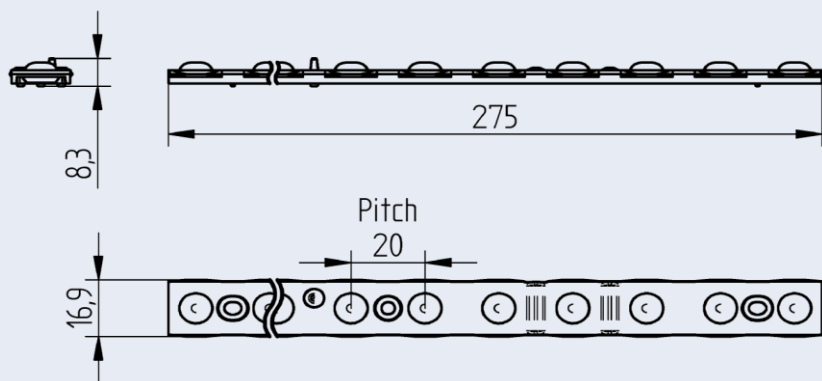

OptiLine Louvre Mini 21

35.314 Pitch dependent linear Lens array - Wide

Preliminary

technology for light