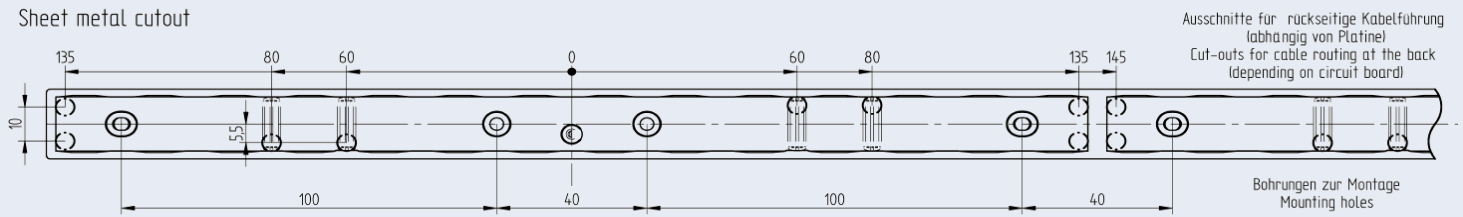

Technical details

- Centering pins for optimal alignment of optics and LED module
- The distance to the circuit board is ensured by the spacers on the optics (1 ft.)
- Fixing the optics and circuit board to the metal sheet by screws (M3 screw)

Technical details

- Centering and positioning pin for aligning the louvre with the optic
- Snap-in hook for attachment of louvre to optics
- Seamless integration into the luminaire housing

Height	13 mm
Width	21 mm
Length	279,5 mm
Weight	14,67 g
Pkg.	TBC
Type of fixing	Snap-into the optics
Pitch distance	20 mm
Material	PC
Colour	black or white
Operating temperatur	max. 110°

35.314 Louvre

35.314 Louvre 1 ft - Sheet metall cutout

Preliminary

technology for light

Sheet metal cutout

Mouser Electronics

Authorized Distributor

Click to View Pricing, Inventory, Delivery & Lifecycle Information: