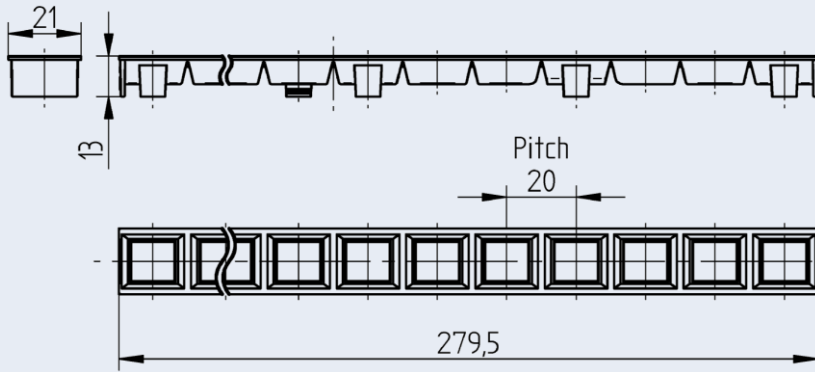

35.314 Louvre

35.314 Louvre 1 ft

Preliminary

part no
35.314.A001-1 black
35.314.A001-0 white

Louvre - 1 ft

- For use with pitch dependent linear Lens array 35.314.A002-0 Narrow
- 35.314.A003-0 Wide
- Optics and louvre are only available separately

Technical details

- Centering and positioning pin for aligning the louvre with the optic
- Snap-in hook for attachment of louvre to optics
- Seamless integration into the luminaire housing

Height	13 mm
Width	21 mm
Length	279,5 mm
Weight	14,67 g
Pkg.	TBC
Type of fixing	Snap-into the optics
Pitch distance	20 mm
Material	PC
Colour	black or white
Operating temperatur	max. 110°