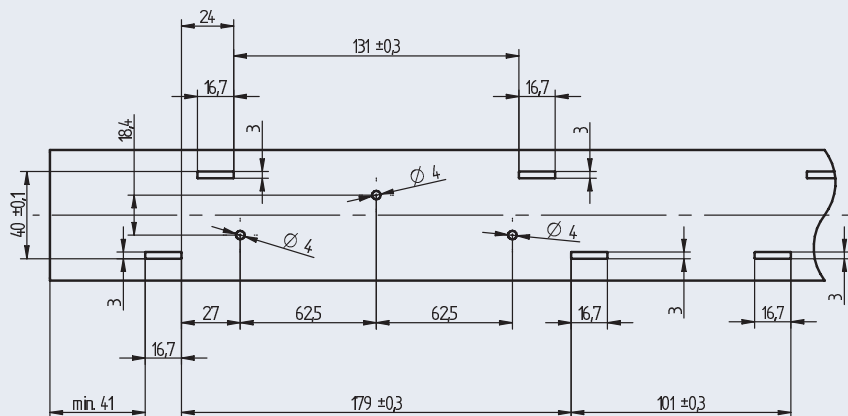

OptiLine Louvre Extra Wide

35.306 · Pitch dependent louvre optics - Metal sheet cut-out and Aluminium profile

Metal sheet cut-out