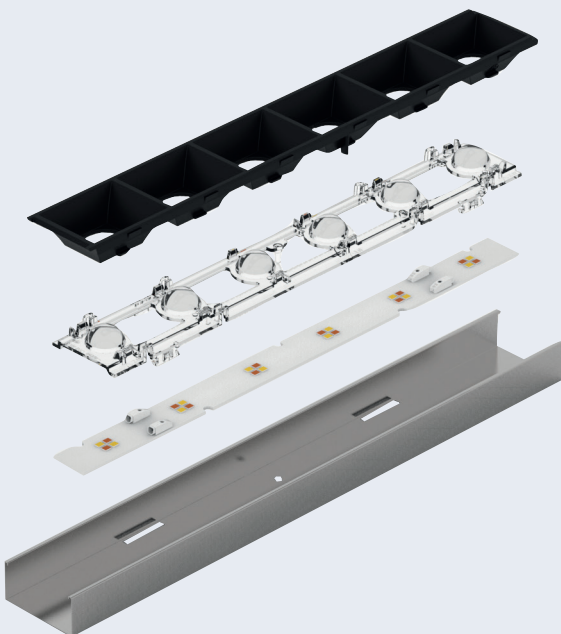

Technical details

- Push-in fixing into metal sheet or aluminium profile
 - Centering pins for optimal alignment of optics and LED module
 - Snap-in hooks for fixing LED module and optics in one step
 - Integrated cable holders for wire management
 - 2 cables per cable holder possible
 - Centering pins for alignment and snap-in hooks for fixing the louvre
- [See page 3 and 4 for more information on the louvre]

35.106.1001.85 Medium

35.106.1002.85 Wide

35.106.1003.85 Extra wide

35.106.1004.85 Single asymmetric

35.106.1005.85 Double asymmetric

Optics and louvre are only available separately

Snap-on fixing

Material: PC

Technical details

- Centering and positioning pins for aligning the louvre
- Snap-in hooks for fixing louvre into the optics
- Overlap at the louvre end
 - compensates thermal expansion
 - avoidance of stray light
- Seamless integration into the luminaire housing

Height	16.4 mm
Width	40.7 mm
Length	283.8 mm
Type of fixing	Snap into the optics
Pitch distance	46.67 mm
Material	PC
Colour	black or white
Operating temperature	max. 110 °C

Exploded view with metal sheet