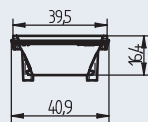

OptiLine Louvre Extra Wide

35.306 · Pitch dependent louvre optics - Metal sheet cut-out and Aluminium profile

Metal sheet cut-out

Aluminium profile

OptiLine Louvre Black / White

35.312 · Louvre 2ft

pkg.	wt.	part no.
144	64.2 g	35.312.2001.80 black
144	64.2 g	35.312.2001.50 white

Louvre 2ft

For use with 1R louvre optics

- 35.106.1001.85** Medium
- 35.106.1002.85** Wide
- 35.106.1003.85** Extra wide
- 35.106.1004.85** Single asymmetric
- 35.106.1005.85** Double asymmetric

Optics and louvre are only available separately

Height	16.4 mm
Width	40.9 mm
Length	563.8 mm
Type of fixing	Snap into the optics
Pitch distance	46.67 mm
Material	PC
Colour	black or white
Operating temperature	max. 110 °C

Exploded view with metal sheet

Height	16.4 mm
Width	40.7 mm
Length	283.8 mm
Type of fixing	Snap into the optics
Pitch distance	46.67 mm
Material	PC
Colour	black or white
Operating temperature	max. 110 °C

Exploded view with metal sheet