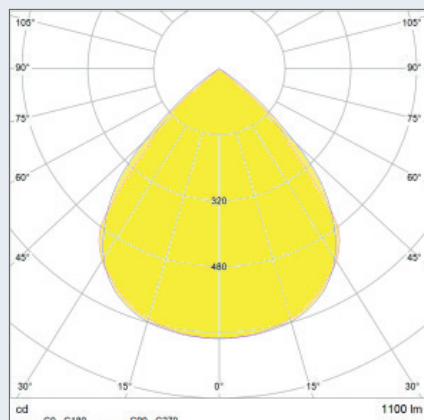

Light distribution: black louvre