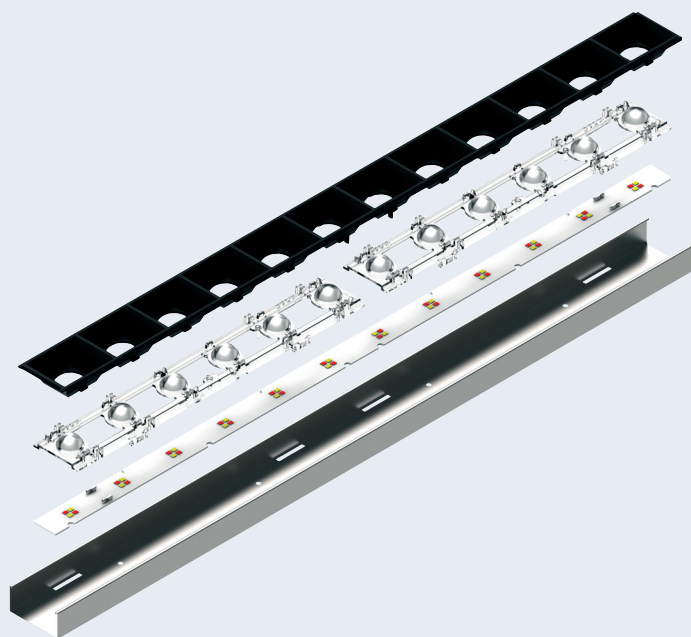

Technical details

- Centering and positioning pins for aligning the louvre
- Snap-in hooks for fixing louvre into the optics
- Overlap at the louvre end
  - compensates thermal expansion
  - avoidance of stray light
- Seamless integration into the luminaire housing

Height	16.4 mm
Width	40.9 mm
Length	563.8 mm
Type of fixing	Snap into the optics
Pitch distance	46.67 mm
Material	PC
Colour	black or white
Operating temperature	max. 110 °C

Exploded view with metal sheet