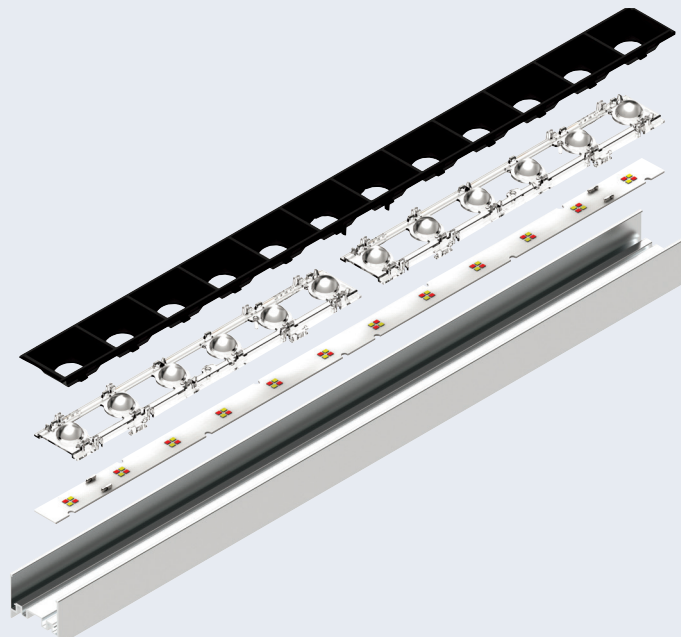

Exploded view with aluminium profile