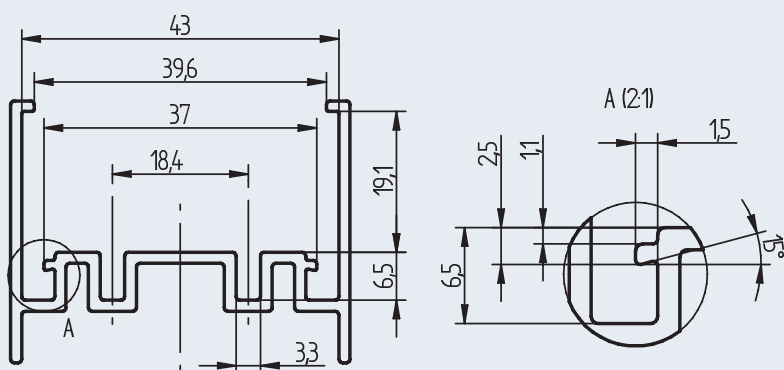

Aluminium profile