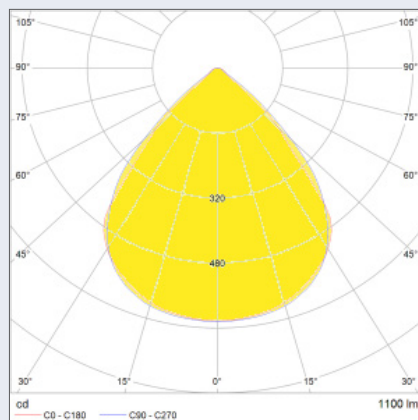

Light distribution: white louvre

Louvre black

Light distribution: Extra wide
Efficiency: 95%

Louvre white.

Light distribution: Extra wide
Efficiency: 85%

measured with:
Philips Fortimo LED-R FT 1ft MF 927-965 FC HV5