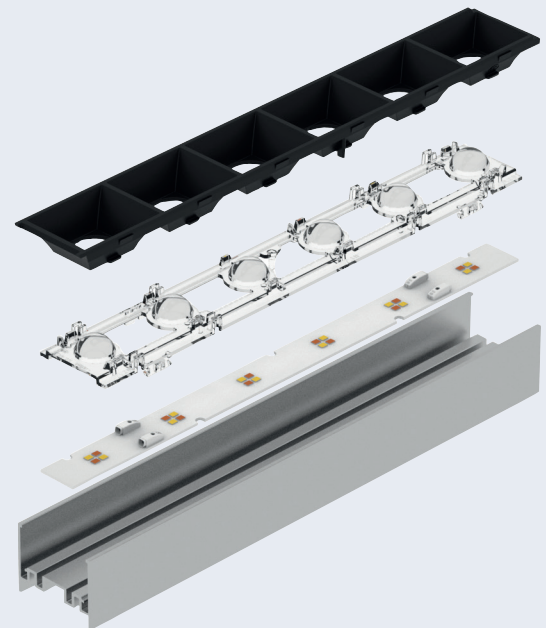

Exploded view with aluminium profile