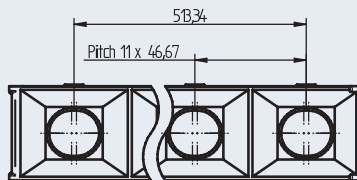

OptiLine Louvre Black / White

35.312 · Louvre 2ft