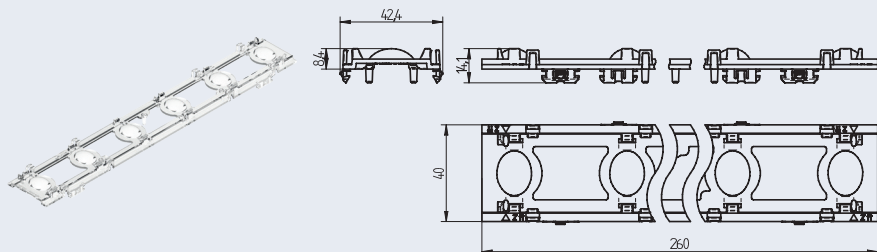

OptiLine Louvre Extra wide

35.306 · Pitch dependent louvre optics

pkg. wt. part no.
96 23.2 g 35.306.1003.85

1-Click Louvre optics

1R linear single lens optics

The 35.306 (1ft) optics are designed for use with 35.306.2001 (louvre 1 ft) and 35.312.2001 (louvre 2ft).

Optics and louvre are only available separately.

1-Click push-in fixing into metal sheet or aluminium profile

For metal sheets: 0.5 - 1.0 mm

Material: PC

Light distribution: Medium

- **Homogeneous color mixing (also with tunable white applications)**

Technical details

- Push-in fixing into metal sheet or aluminium profile
 - Centering pins for optimal alignment of optics and LED module
 - Snap-in hooks for fixing LED module and optics in one step
 - Integrated cable holders for wire management
 - 2 cables per cable holder possible
 - Centering pins for alignment and snap-in hooks for fixing the louvre
- [See page 3 and 4 for more information on the louvre]

Area of application:

Applications that require optimal light and minimal glare

Height	13 mm
Width	40 mm
Length	260 mm
Type of fixing	Push-in fixing into metal sheet or aluminium profile
LED Type	Philips Fortimo LED-R
Pitch distance	46.67 mm
Material	PC
Colour	clear
Surface outside	Single lens optics
Lichtverteilung	Extra wide
Optical efficiency (louvre black)	95 %
Optical efficiency (louvre white)	85 %
UGR @ 1000 lm, 1 Fuß (crosswise)	≤ 21 (louvre black)
UGR @ 1000 lm, 1 Fuß (crosswise)	≤ 21 (louvre white)
Operating temperature	max. 110 °C