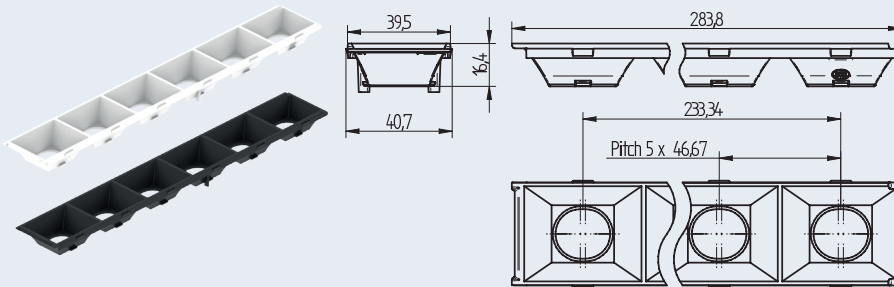

OptiLine Louvre Black / White

35.306 · Louvre 1 ft