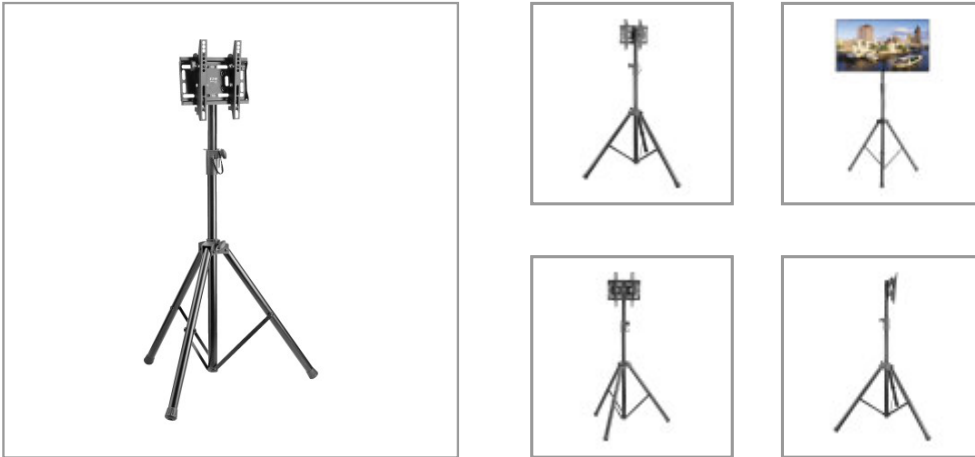

# Portable Digital Signage Stand for 23" to 42" Flat-Screen Displays

MODEL NUMBER: DMPDS2342TRIC

Tripod-style portable TV stand sets up quickly for delivering your message in a classroom, lobby or anywhere else with heavy foot traffic.

### Set Up Your Digital Signage Wherever Your Audience Is

This portable TV stand fits most flat-panel displays, whiteboards and monitors from 23 to 42 inches (58 to 107 centimeters). It assembles easily to allow convenient setup wherever foot traffic flows, such as classrooms, trade shows, lecture halls, offices, auditoriums, restaurants, bars and hotels. The tripod-style stand adjusts to five different heights, and the display tilts for comfortable custom viewing.

### Durable Steel Frame Designed to Last

The frame withstands the stress of repeated adjustments and supports up to 77 pounds (35 kilograms). Use the easy-grip knobs and security pin to lock the frame into place and protect the display against tipping. Because the tripod folds when not in use, the DMPDS2342TRIC is easy to transport and store.

## Highlights

- Supports most monitors, whiteboards and interactive displays from 23 to 42 in.
- Durable steel frame blends into any room decor and supports up to 77 lb.
- Tripod-style stand adjusts to different heights for comfortable custom viewing
- Easy-grip knobs and security pin lock stand into place and ensure display's safety