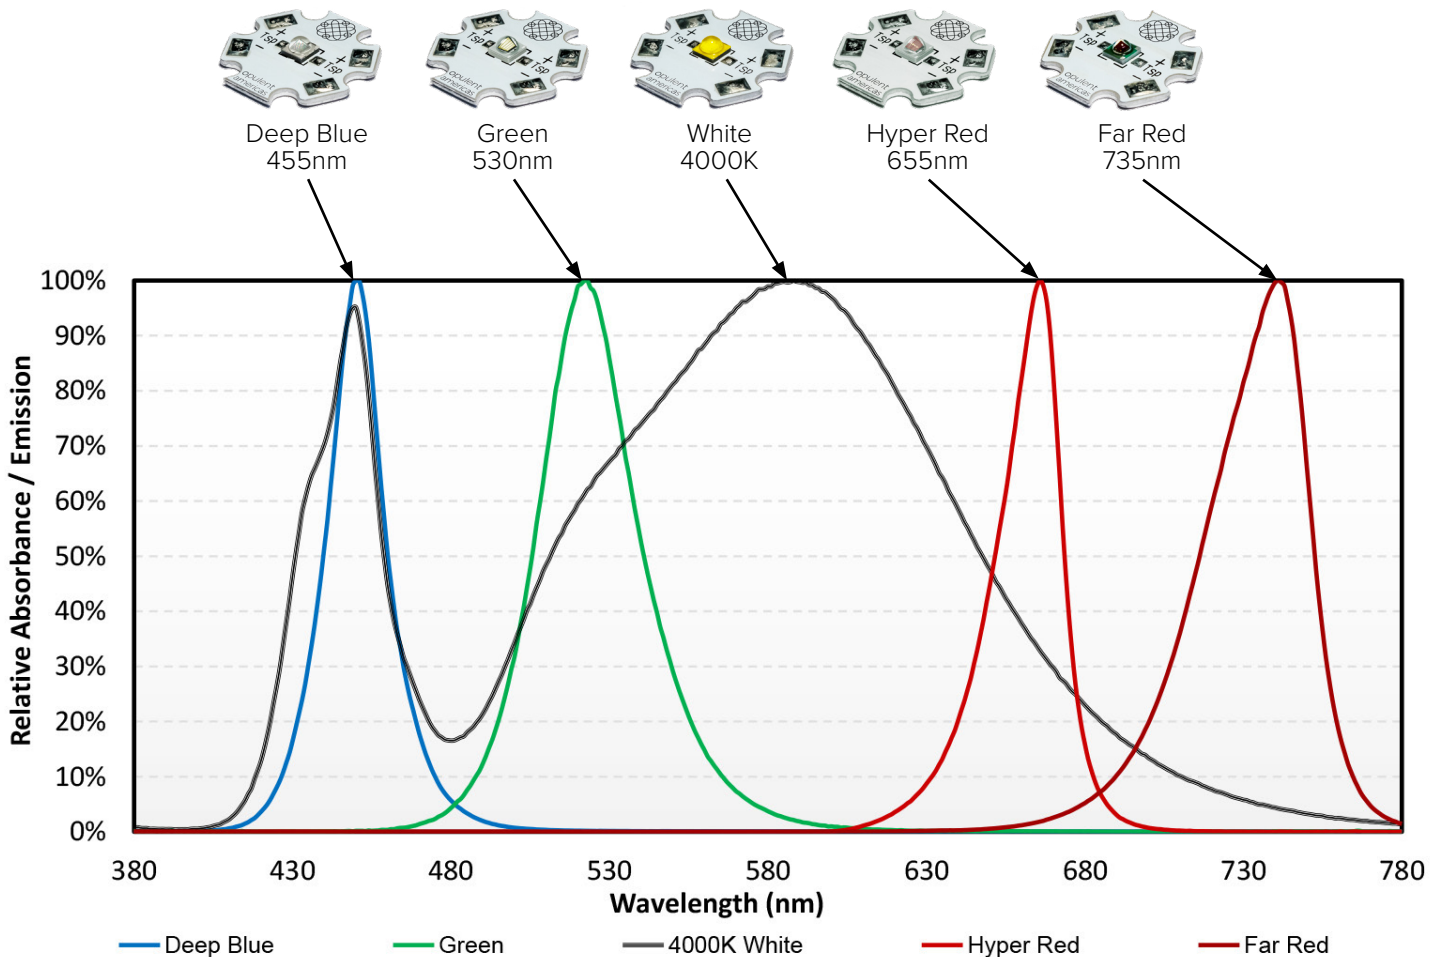

## Lean & Fast

- Industry leading efficiency across the spectrum of high power color and white LEDs
- Horticulture LEDs specifically selected for the highest performance at a given color
- Light output and efficiency evaluated at elevated drive current and temperature
- Specific wavelengths targeted within the PAR range for optimized plant growth
- Create multiple spectral configurations quickly and easily

## Spectral Power Distribution

## Product Selection Guide

Color	Part Number	Description	Beam Angle	Peak Wave length	Vf	Flux (mW)	uMol/s	uMol/J	uMol/s	uMol/J
					@ 350mA, Tj 25C				@700mA, Tj 85C	
 Deep Blue 455nm	LST1-01F06-RYL1-00	Starboard, Osram OSOLON SSL 120, Deep Blue	120°	455nm	2.85	687	2.60	2.60	4.20	2.10
 Green 530nm	LST1-01F06-GRN1-00	Starboard, Osram OSOLON SSL 120, Green	120°	530nm	3.20	281	1.22	1.09	1.73	0.77
 White 4000K	LST1-01F06-4070-00	Starboard, Osram OSOLON Square, 4000K / 70CRI	120°	n/a	3.00	516	2.34	2.39	4.10	2.09
 Hyper Red 655nm	LST1-01F06-PRD1-00	Starboard, Osram OSOLON SSL 120, Hyper Red	120°	655nm	2.15	450	2.47	3.29	4.35	2.68
 Far Red 735nm	LST1-01F06-FRD1-00	Starboard, Osram OSOLON SSL 120, Far Red	120°	735nm	1.85	282	1.60	2.48	2.70	1.98