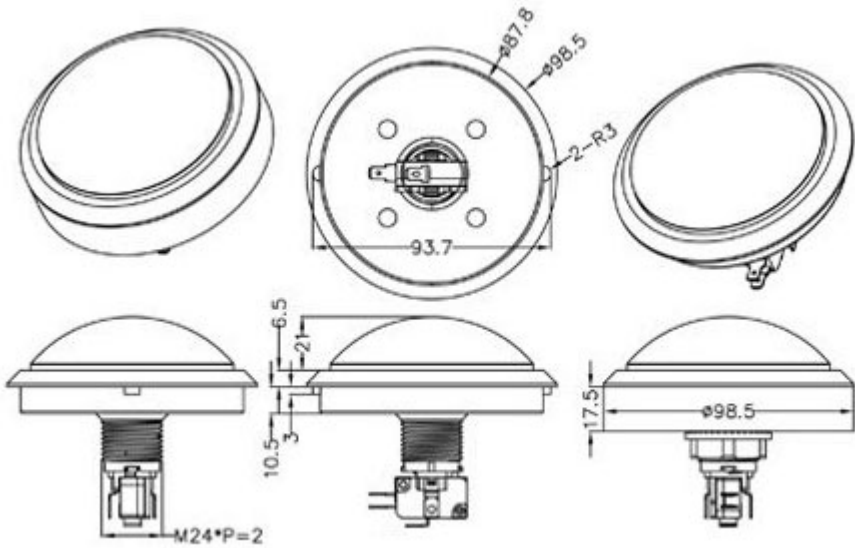

Technical Details