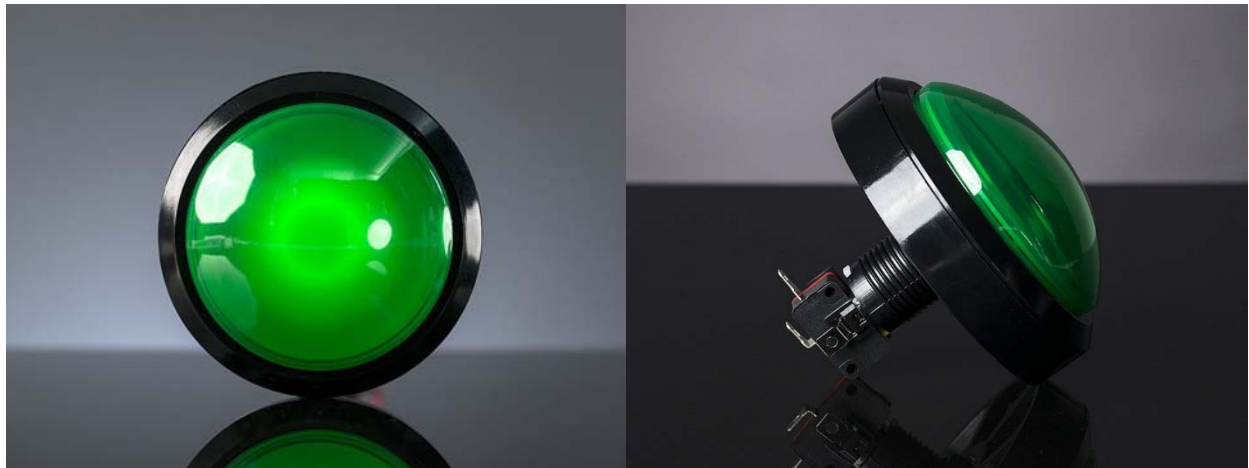

Massive Arcade Button with LED - 100mm Green

PRODUCT ID: 1188

Description

OMG WATCH OUT! This 100mm diameter arcade button with a **16mm deep plastic base** is so massive and inviting it may collapse upon itself and form a black hole from which not even light can escape! Until it does, however, it's ready for all sorts of pressing and pushing. Science has shown no one can resist pressing its shiny surface and saying "beep!". We've seen these on some games of skill in arcades, they're easy to mount on nearly any kind of enclosure. They're not waterproof or weatherproof, so best used indoors.

This button has a domed green plastic cover with a black retaining ring around it. There's an optional LED included that will light up the button. The LED has a built-in resistor so you can run it up to 12V but given the massive size and shallow depth of the button, it doesn't illuminate the entire button face evenly. The button activates a common arcade microswitch (included), the switch contacts are normally open. When the button is pressed, the contacts close.