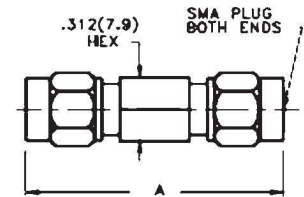

DC - 18.0 GHz Hex Body 290HEX Series Model Numbers		
Male/Female	Female/Female	Male/Male
ATT-0290-XX-HEX-02	ATT-290F-XX-HEX-02	ATT-290M-XX-HEX-02
XX = Attenuation Value: Select 01-30dB in 1dB increments (.5 dB increments available)		
<i>HIGH PERFORMANCE</i>		

Operating Temperature Range: -65 °C to +125 °C

Finish: Passivated Stainless Steel

DC - 12.4 GHz Hex Body 291HEX Series Model Numbers		
Male/Female	Female/Female	Male/Male
ATT-0291-XX-HEX-02	ATT-291F-XX-HEX-02	ATT-291M-XX-HEX-02
XX = Attenuation Value: Select 01-30dB in 1dB increments (.5 dB increments available)		
<i>HIGH PERFORMANCE</i>		

Attenuation Value	Length A
1-12 dB	0.86
13-30 dB	1.02

DC - 8.0 GHz Hex Body 292HEX Series Model Numbers		
Male/Female	Female/Female	Male/Male
ATT-0292-XX-HEX-02	ATT-292F-XX-HEX-02	ATT-292M-XX-HEX-02
XX = Attenuation Value: Select 01-30dB in 1dB increments (.5 dB increments available)		
<i>HIGH PERFORMANCE</i>		

Attenuation Value	Length A
1-12 dB	0.90
13-30 dB	1.03

DC - 2.0 GHz Hex Body 294HEX Series Model Numbers		
Male/Female	Female/Female	Male/Male
ATT-0294-XX-HEX-02	ATT-294F-XX-HEX-02	ATT-294M-XX-HEX-02
XX = Attenuation Value: Select 01-30dB in 1dB increments (.5 dB increments available)		
<i>HIGH PERFORMANCE</i>		