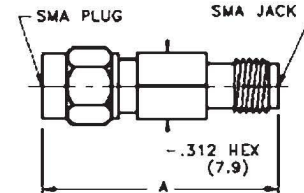

DC - 18.0 GHz Hex Body 290HEX Series Model Numbers		
Male/Female	Female/Female	Male/Male
ATT-0290-XX-HEX-02	ATT-290F-XX-HEX-02	ATT-290M-XX-HEX-02
XX = Attenuation Value: Select 01-30dB in 1dB increments (.5 dB increments available)		
<i>HIGH PERFORMANCE</i>		

SPECIFICATIONS - HIGH PERFORMANCE

Attenuation Accuracy: 1-6 dB \pm 0.3 dB
7-20 dB \pm 0.5 dB
21-30 dB \pm 1.0 dB

VSWR: 1.07+.015(f GHz) max

Power: 2 Watts Average @ +25 °C derated linearly to .5 watts @ +125 °C and 200 Watts peak

Operating Temperature Range: -65 °C to +125 °C

Finish: Passivated Stainless Steel

DC - 12.4 GHz Hex Body 291HEX Series Model Numbers		
Male/Female	Female/Female	Male/Male
ATT-0291-XX-HEX-02	ATT-291F-XX-HEX-02	ATT-291M-XX-HEX-02
XX = Attenuation Value: Select 01-30dB in 1dB increments (.5 dB increments available)		
<i>HIGH PERFORMANCE</i>		

Attenuation Value	Length A
1-12 dB	0.90
13-30 dB	1.03

DC - 2.0 GHz Hex Body 294HEX Series Model Numbers		
Male/Female	Female/Female	Male/Male
ATT-0294-XX-HEX-02	ATT-294F-XX-HEX-02	ATT-294M-XX-HEX-02
XX = Attenuation Value: Select 01-30dB in 1dB increments (.5 dB increments available)		
<i>HIGH PERFORMANCE</i>		