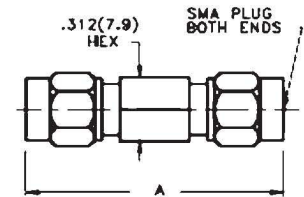

DC - 18.0 GHz Hex Body 290HEX Series Model Numbers		
Male/Female	Female/Female	Male/Male
ATT-0290-XX-HEX-02	ATT-290F-XX-HEX-02	ATT-290M-XX-HEX-02
XX = Attenuation Value: Select 01-30dB in 1dB increments (.5 dB increments available)		
<i>HIGH PERFORMANCE</i>		

Operating Temperature Range: -65 °C to +125 °C

Finish: Passivated Stainless Steel

DC - 12.4 GHz Hex Body 291HEX Series Model Numbers		
Male/Female	Female/Female	Male/Male
ATT-0291-XX-HEX-02	ATT-291F-XX-HEX-02	ATT-291M-XX-HEX-02
XX = Attenuation Value: Select 01-30dB in 1dB increments (.5 dB increments available)		
<i>HIGH PERFORMANCE</i>		

Attenuation Value	Length A
1-12 dB	0.86
13-30 dB	1.02

DC - 8.0 GHz Hex Body 292HEX Series Model Numbers		
Male/Female	Female/Female	Male/Male
ATT-0292-XX-HEX-02	ATT-292F-XX-HEX-02	ATT-292M-XX-HEX-02
XX = Attenuation Value: Select 01-30dB in 1dB increments (.5 dB increments available)		
<i>HIGH PERFORMANCE</i>		

Attenuation Value	Length A
1-12 dB	0.90
13-30 dB	1.03

DC - 2.0 GHz Hex Body 294HEX Series Model Numbers		
Male/Female	Female/Female	Male/Male
ATT-0294-XX-HEX-02	ATT-294F-XX-HEX-02	ATT-294M-XX-HEX-02
XX = Attenuation Value: Select 01-30dB in 1dB increments (.5 dB increments available)		
<i>HIGH PERFORMANCE</i>		