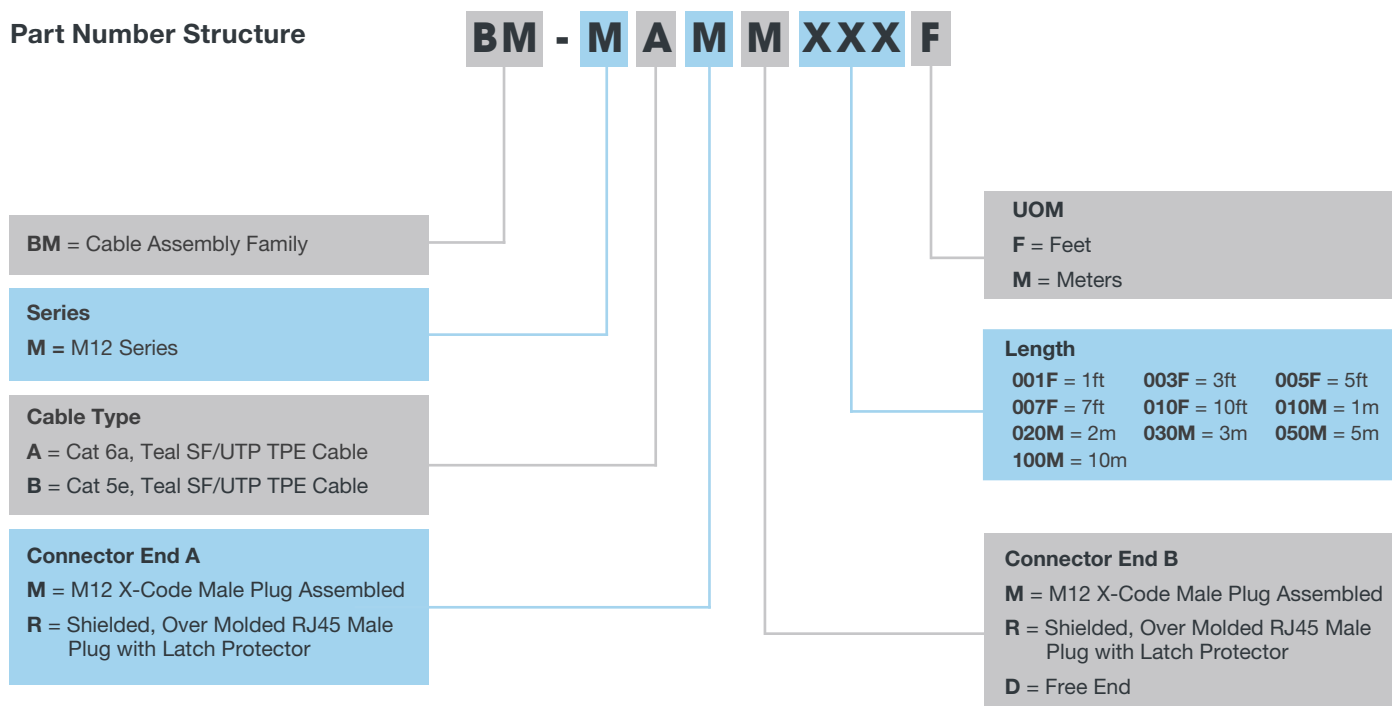

Part Number Structure

Straight Cable Assemblies

Bel Part Number	Category	Connector End A	Connector End B	Lengths Available	
				ft	m
BM-MARM003F	Cat 6a	Shielded, Over Molded RJ45	M12 X-Code Male Plug	3ft	0.91m
BM-MARM005F	Cat 6a	Shielded, Over Molded RJ45	M12 X-Code Male Plug	5ft	1.52m
BM-MARM007F	Cat 6a	Shielded, Over Molded RJ45	M12 X-Code Male Plug	7ft	2.13m
BM-MARM010F	Cat 6a	Shielded, Over Molded RJ45	M12 X-Code Male Plug	10ft	3.04m
BM-MARM015F	Cat 6a	Shielded, Over Molded RJ45	M12 X-Code Male Plug	15ft	4.57m
BM-MARM030F	Cat 6a	Shielded, Over Molded RJ45	M12 X-Code Male Plug	30ft	9.14m
BM-MARM010M	Cat 6a	Shielded, Over Molded RJ45	M12 X-Code Male Plug	3.28ft	1m
BM-MARM020M	Cat 6a	Shielded, Over Molded RJ45	M12 X-Code Male Plug	6.56ft	2m
BM-MARM030M	Cat 6a	Shielded, Over Molded RJ45	M12 X-Code Male Plug	9.84ft	3m
BM-MARM050M	Cat 6a	Shielded, Over Molded RJ45	M12 X-Code Male Plug	16.40ft	5m
BM-MARM100M	Cat 6a	Shielded, Over Molded RJ45	M12 X-Code Male Plug	32.80ft	10m
BM-MBRM003F	Cat 5e	Shielded, Over Molded RJ45	M12 X-Code Male Plug	3ft	0.91m
BM-MBRM005F	Cat 5e	Shielded, Over Molded RJ45	M12 X-Code Male Plug	5ft	1.52m
BM-MBRM007F	Cat 5e	Shielded, Over Molded RJ45	M12 X-Code Male Plug	7ft	2.13m