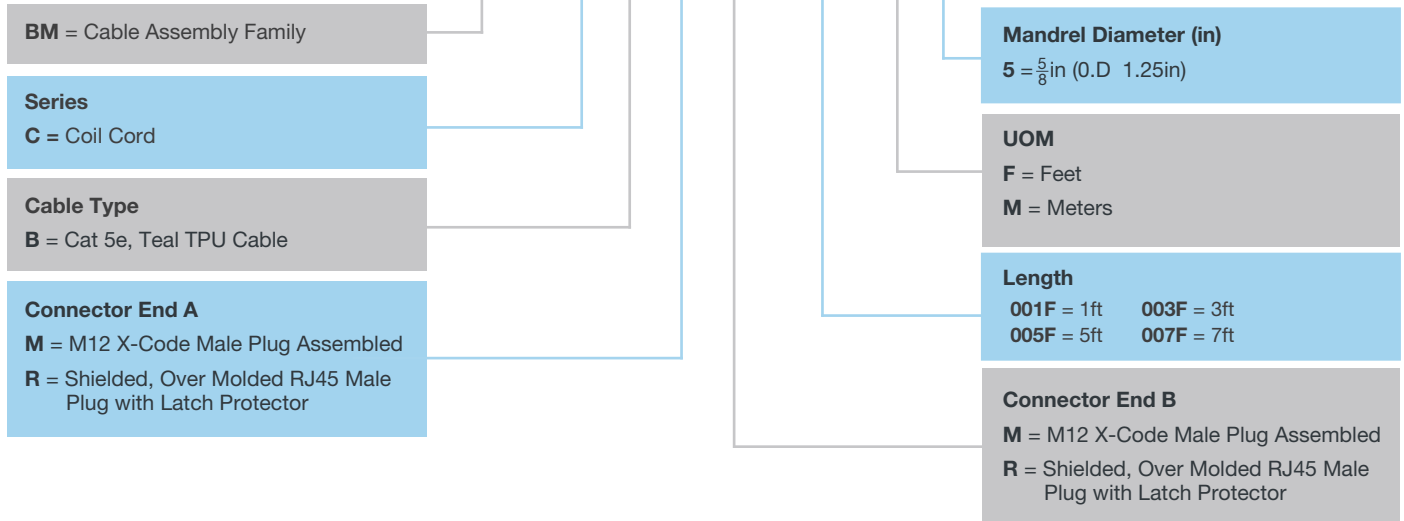

Bel offers both Cat 5e and Cat 6a performance options that can deliver up to 10 gigabit Ethernet. These cable assemblies allow for quick and reliable connections in industrial environments.

The M12 X-Code to RJ45 plug jumper allows the M12 signal to transverse to the RJ plug and interface with a PC board inside a box. The length of this product can be customized to suit any need.

Features & Benefits

- Sun, oil and gas resistant TPE cable jacket
- IP67 rated M12 X-Code connectors
- Available in Cat 5e and Cat 6a performance speeds
- Multiple end configurations available
- Free end configuration available for customer specific termination requirements

Applications

- Industrial Automation
- Sensor and power applications
- Alternative energy solutions
- Communications
- Robotics

Part Number Structure

BM - C B M M XXX F A

Coiled Cable Assemblies

Bel Part Number	Category	Connector End A	Connector End B	Lengths Available	
				ft	m
BM-CBMR001F5	Cat 5e	M12 X-Code Male	Shielded, Over Molded RJ45	1ft	0.3m
BM-CBMR003F5	Cat 5e	M12 X-Code Male	Shielded, Over Molded RJ45	3ft	0.9m
BM-CBMR005F5	Cat 5e	M12 X-Code Male	Shielded, Over Molded RJ45	5ft	1.5m
BM-CBMR007F5	Cat 5e	M12 X-Code Male	Shielded, Over Molded RJ45	7ft	2.1m
BM-CBMM001F5	Cat 5e	M12 X-Code Male	M12 X-Code Male	1ft	0.3m
BM-CBMM003F5	Cat 5e	M12 X-Code Male	M12 X-Code Male	3ft	0.9m
BM-CBMM005F5	Cat 5e	M12 X-Code Male	M12 X-Code Male	5ft	1.5m
BM-CBMM007F5	Cat 5e	M12 X-Code Male	M12 X-Code Male	7ft	2.1m
BM-CBRR001F5	Cat 5e	Shielded, Over Molded RJ45	Shielded, Over Molded RJ45	1ft	0.3m
BM-CBRR003F5	Cat 5e	Shielded, Over Molded RJ45	Shielded, Over Molded RJ45	3ft	0.9m
BM-CBRR005F5	Cat 5e	Shielded, Over Molded RJ45	Shielded, Over Molded RJ45	5ft	1.5m
BM-CBRR007F5	Cat 5e	Shielded, Over Molded RJ45	Shielded, Over Molded RJ45	7ft	2.1m