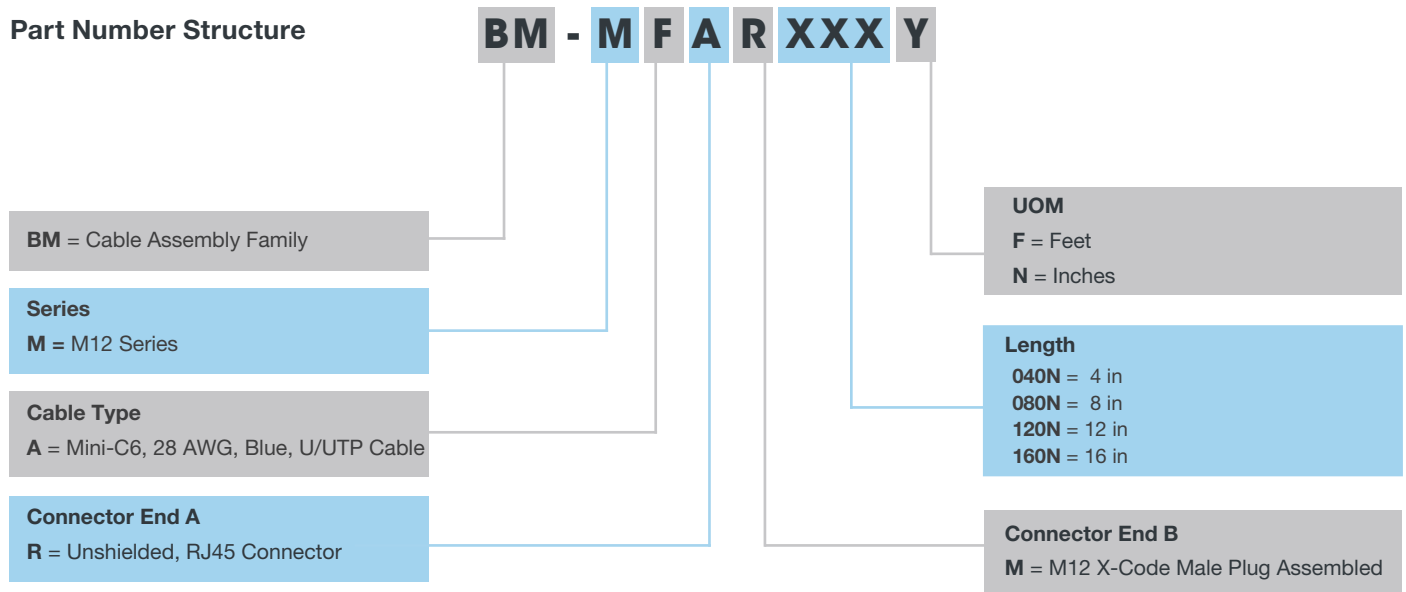

Part Number Structure

Specialty Products

Bel Part Number	Category	Connector End A	Connector End B	Lengths Available In
BM-MFAR040N	Cat 6	Unshielded, RJ45	M12 X-Code, IP68 Vertical Panel Mount	4 in
BM-MFAR080N	Cat 6	Unshielded, RJ45	M12 X-Code, IP68 Vertical Panel Mount	8 in
BM-MFAR120N	Cat 6	Unshielded, RJ45	M12 X-Code, IP68 Vertical Panel Mount	12 in
BM-MFAR160N	Cat 6	Unshielded, RJ45	M12 X-Code, IP68 Vertical Panel Mount	16 in
BM-MFAR180N	Cat 6	Unshielded, RJ45	M12 X-Code, IP68 Vertical Panel Mount	18 in

+1 717.235.7512
techhelp@belf.com

belfuse.com/stewart-connector