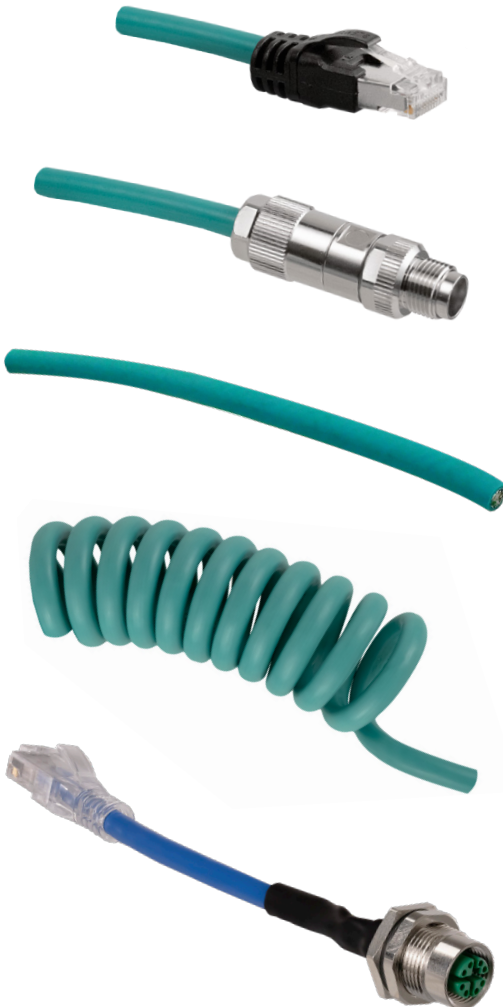

Industrial Cable Assemblies

M12 X-Code & RJ45

The cable assemblies are available in M12 X-Code male to M12 X-Code male, M12 X-Code male to an over molded RJ45 male plug, and RJ45 male to RJ45 male. M12 X-Code cable assemblies provide reliable connections with a high performance in industrial environments for Modbus, Ethernet, PROFINET and EtherCAT. These cable assemblies are made with TPE cable jacket to add to their robust nature.

Bel offers both Cat 5e and Cat 6a performance options that can deliver up to 10 gigabit Ethernet. These cable assemblies allow for quick and reliable connections in industrial environments.

The M12 X-Code to RJ45 plug jumper allows the M12 signal to transverse to the RJ plug and interface with a PC board inside a box. The length of this product can be customized to suit any need.

Applications

- Industrial Automation
- Sensor and power applications
- Alternative energy solutions
- Communications
- Robotics

Part Number Structure

BM - C B M M XXX F A

Coiled Cable Assemblies

Bel Part Number	Category	Connector End A	Connector End B	Lengths Available	
				ft	m
BM-CBMR001F5	Cat 5e	M12 X-Code Male	Shielded, Over Molded RJ45	1ft	0.3m
BM-CBMR003F5	Cat 5e	M12 X-Code Male	Shielded, Over Molded RJ45	3ft	0.9m
BM-CBMR005F5	Cat 5e	M12 X-Code Male	Shielded, Over Molded RJ45	5ft	1.5m
BM-CBMR007F5	Cat 5e	M12 X-Code Male	Shielded, Over Molded RJ45	7ft	2.1m
BM-CBMM001F5	Cat 5e	M12 X-Code Male	M12 X-Code Male	1ft	0.3m
BM-CBMM003F5	Cat 5e	M12 X-Code Male	M12 X-Code Male	3ft	0.9m
BM-CBMM005F5	Cat 5e	M12 X-Code Male	M12 X-Code Male	5ft	1.5m
BM-CBMM007F5	Cat 5e	M12 X-Code Male	M12 X-Code Male	7ft	2.1m
BM-CBRR001F5	Cat 5e	Shielded, Over Molded RJ45	Shielded, Over Molded RJ45	1ft	0.3m
BM-CBRR003F5	Cat 5e	Shielded, Over Molded RJ45	Shielded, Over Molded RJ45	3ft	0.9m
BM-CBRR005F5	Cat 5e	Shielded, Over Molded RJ45	Shielded, Over Molded RJ45	5ft	1.5m
BM-CBRR007F5	Cat 5e	Shielded, Over Molded RJ45	Shielded, Over Molded RJ45	7ft	2.1m