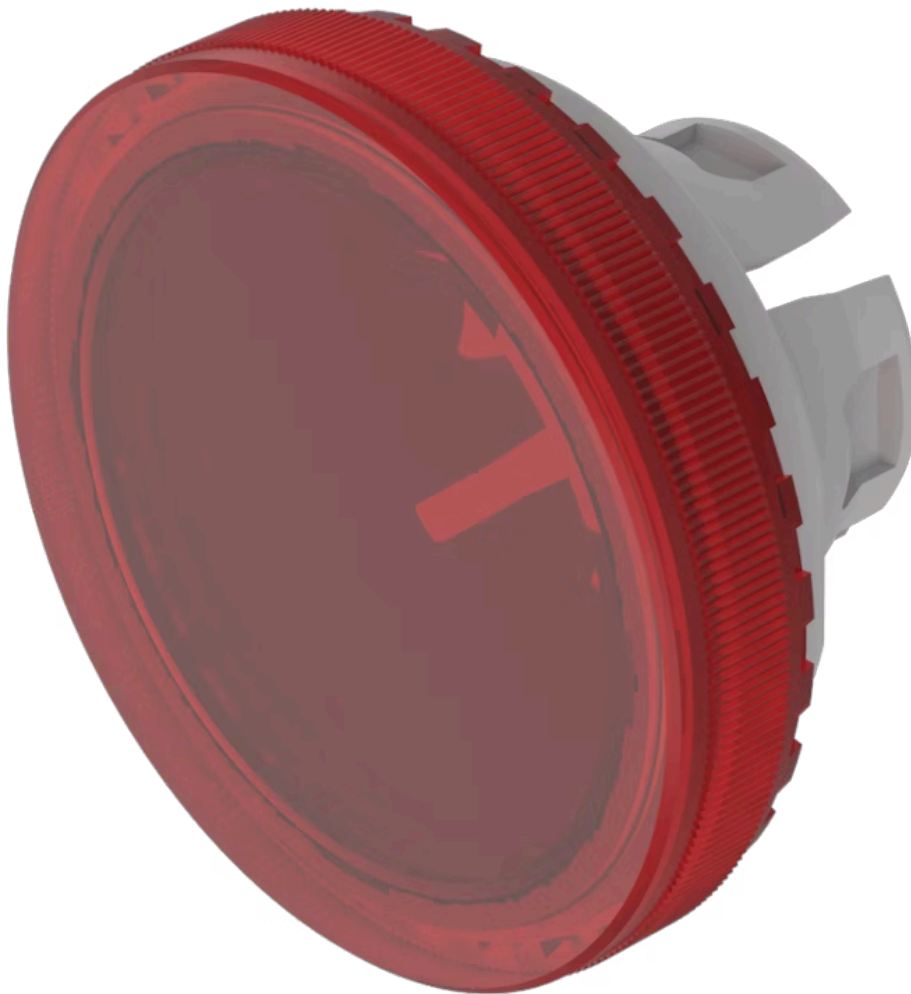

Lens

84-
7115.200

<https://eao.com/p/84-7115.200>

Your product:

84-7115.200 Lens

FRONT

Front form: round

OPERATING-/INDICATION PART

Lens colour: Red

Lens material: Plastic

Lens illumination: illuminative

Lens shape: flush

Lens optics: transparent

Symbol: no symbol

Shape of illumination: Front

MECHANICAL CHARACTERISTIC

Weight: 0.001 kg

CERTIFICATE

REACH: REACH compliant

RoHS: RoHS compliant

OTHER

Short Description: Lens, Ø 19.7 mm, illuminative, no symbol, Red, flush, Plastic

Dimension: Ø 19.7 mm

Where to Buy