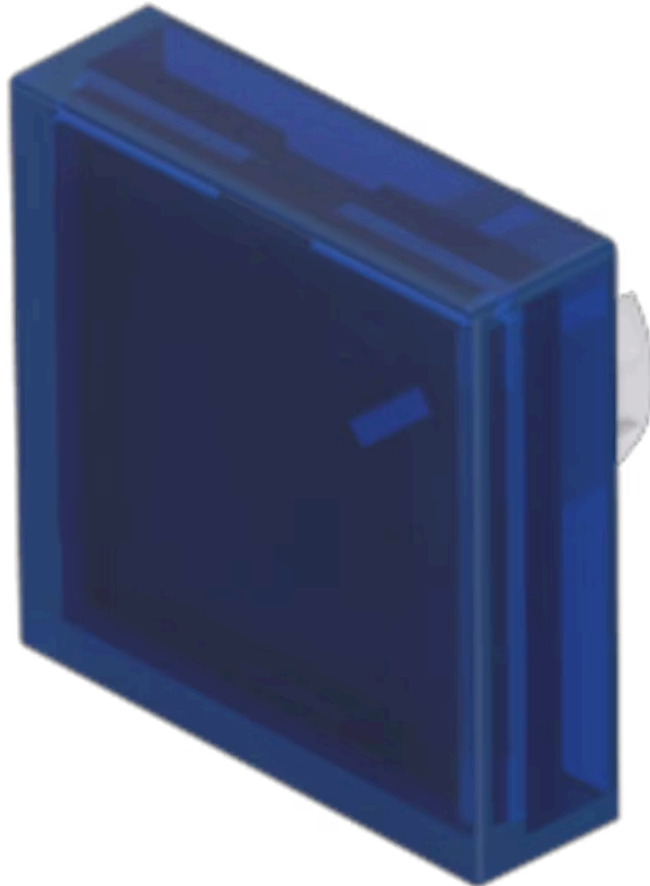

Lens

61-
9671.6

Distribution by
Mouser

<https://mouser.eao.com/p/61-9671.6>

Your product:

61-9671.6 Lens

FRONT

Front form: square

OPERATING-/INDICATION PART

Lens colour: Blue

Lens material: Plastic, according to UL 94 V0

Lens illumination: illuminative

Lens shape: flush

Lens optics: transparent

MECHANICAL CHARACTERISTIC

Weight: 0.002 kg

CERTIFICATE

REACH: REACH compliant

RoHS: RoHS compliant

OTHER

Short Description: Lens, 18 mm x 18 mm, illuminative, Blue, flush, Plastic, according to UL 94 V0

Dimension: 18 mm x 18 mm

Mouser Electronics

Authorized Distributor