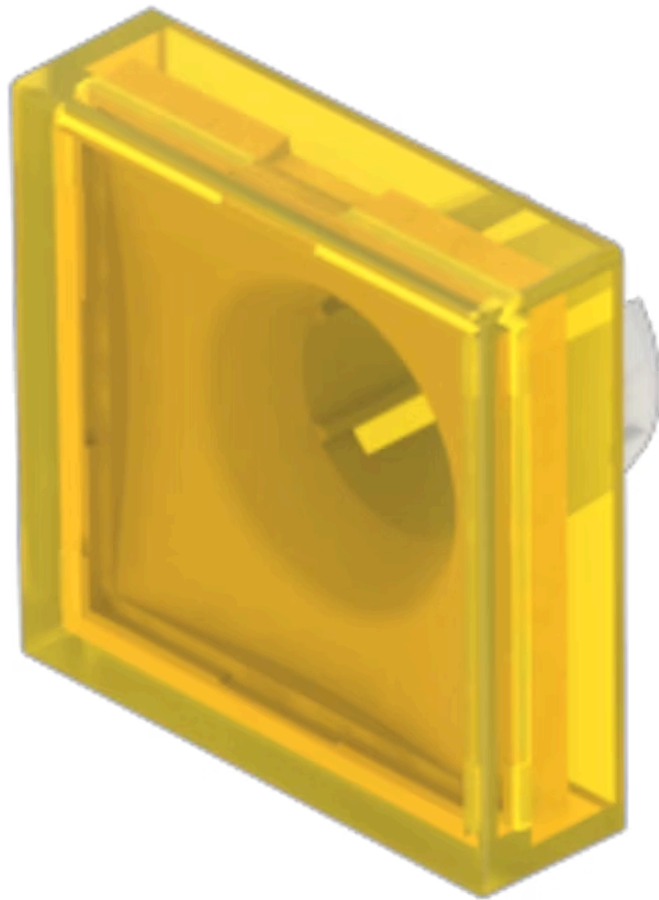

Lens

61-
9671.4

Distribution by
Mouser

<https://mouser.eao.com/p/61-9671.4>

Your product:

61-9671.4 Lens

FRONT

Front form: square

OPERATING-/INDICATION PART

Lens colour: Yellow

Lens material: Plastic, according to UL 94 V0

Lens illumination: illuminative

Lens shape: flush

Lens optics: transparent

MECHANICAL CHARACTERISTIC

Weight: 0.002 kg

CERTIFICATE

REACH: REACH compliant

RoHS: RoHS compliant

OTHER

Short Description: Lens, 18 mm x 18 mm, illuminative, Yellow, flush, Plastic, according to UL 94 V0

Dimension: 18 mm x 18 mm

Mouser Electronics

Authorized Distributor