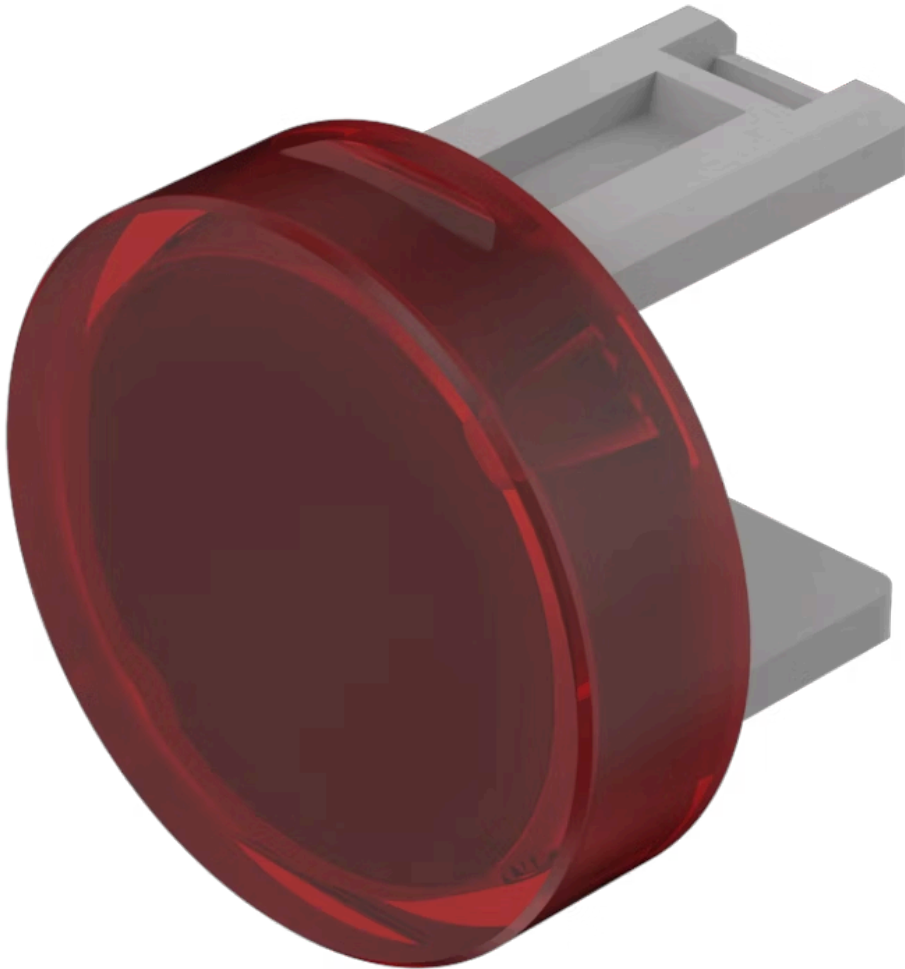

Lens

31-
935.2

Distribution by
Mouser

<https://mouser.eao.com/p/31-935.2>

Your product:

31-935.2 Lens

FRONT

Front form: round

OPERATING-/INDICATION PART

Lens colour: Red

Lens material: Plastic

Lens illumination: illuminative

Lens shape: flush

Lens optics: transparent

MECHANICAL CHARACTERISTIC

Weight: 0.001 kg

CERTIFICATE

REACH: REACH compliant

RoHS: RoHS compliant

OTHER

Short Description: Lens, Ø 15.8 mm, illuminative, Red, flush, Plastic

Dimension: Ø 15.8 mm

Product attributes: Not recommended for film insert

Mouser Electronics