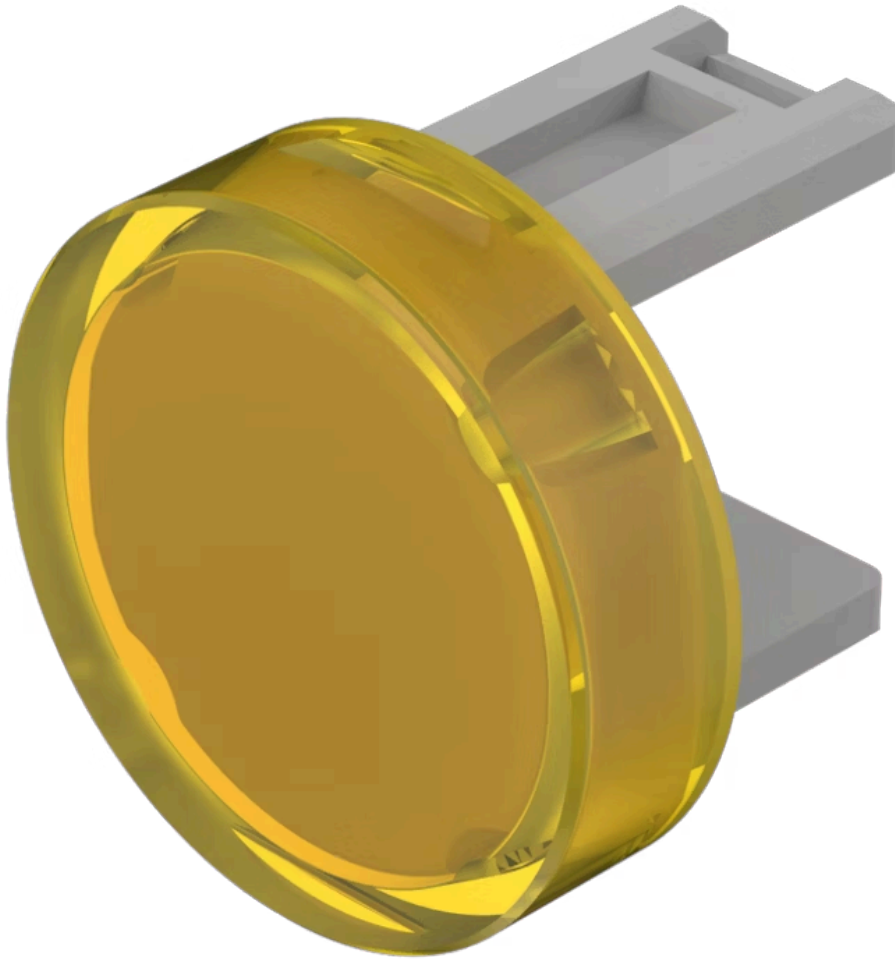

Lens

31-
933.4

Distribution by
Mouser

<https://mouser.eao.com/p/31-933.4>

Your product:

31-933.4 Lens

FRONT

Front form: round

OPERATING-/INDICATION PART

Lens colour: Yellow

Lens material: Plastic

Lens illumination: illuminative

Lens shape: flush

Lens optics: transparent

MECHANICAL CHARACTERISTIC

Weight: 0.001 kg

CERTIFICATE

REACH: REACH compliant

RoHS: RoHS compliant

OTHER

Short Description: Lens, Ø 15.8 mm, illuminative, Yellow, flush, Plastic

Dimension: Ø 15.8 mm

Mouser Electronics

Authorized Distributor