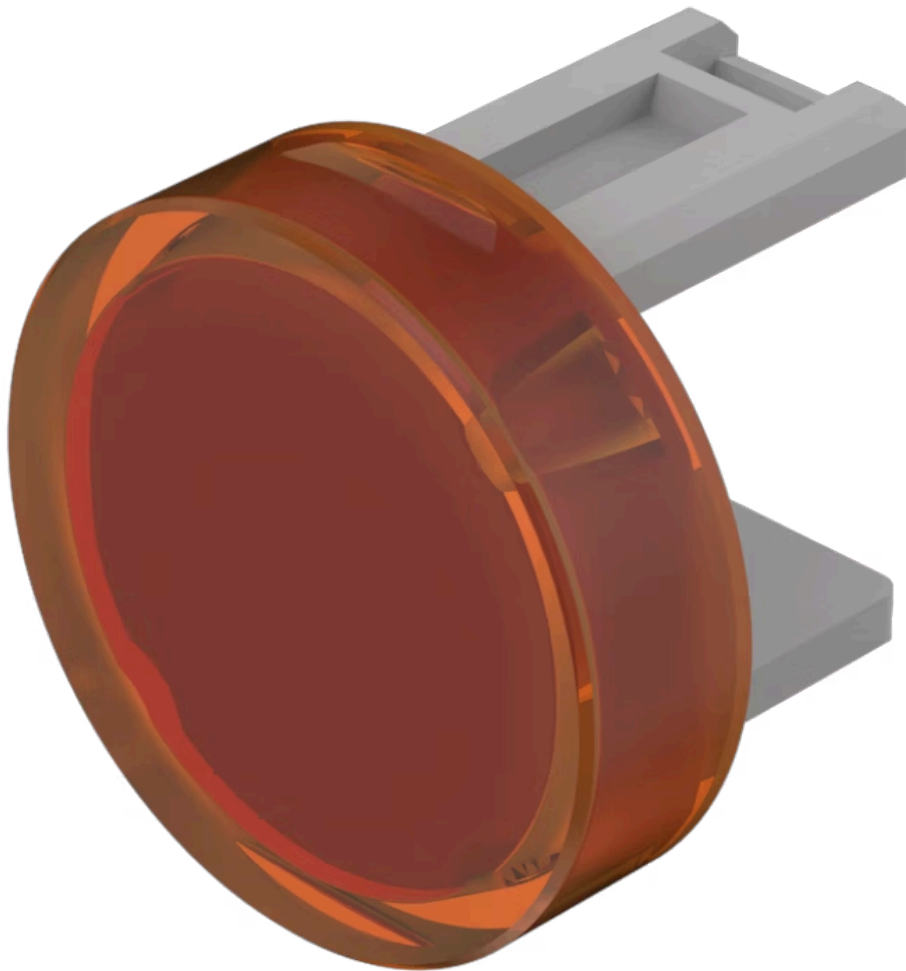

Lens

31-
933.3

Distribution by
Mouser

<https://mouser.eao.com/p/31-933.3>

Your product:

31-933.3 Lens

FRONT

Front form: round

OPERATING-/INDICATION PART

Lens colour: Orange

Lens material: Plastic

Lens illumination: illuminative

Lens shape: flush

Lens optics: transparent

MECHANICAL CHARACTERISTIC

Weight: 0.001 kg

CERTIFICATE

REACH: REACH compliant

RoHS: RoHS compliant

OTHER

Short Description: Lens, Ø 15.8 mm, illuminative, Orange, flush, Plastic

Dimension: Ø 15.8 mm

Mouser Electronics

Authorized Distributor