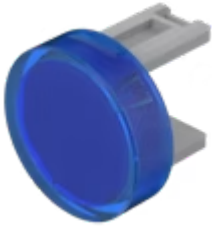

Lens

31-
931.6

Distribution by
Mouser

<https://mouser.eao.com/p/31-931.6>

Your product:

31-931.6 Lens

FRONT

Front form: round

OPERATING-/INDICATION PART

Lens colour: Blue

Lens material: Plastic

Lens illumination: illuminative

Lens shape: flush

Lens optics: translucent

MECHANICAL CHARACTERISTIC

Weight: 0.001 kg

CERTIFICATE

REACH: REACH compliant

RoHS: RoHS compliant

OTHER

Short Description: Lens, Ø 15.8 mm, illuminative, Blue, flush, Plastic

Dimension: Ø 15.8 mm

Product attributes: Not recommended for film insert

Mouser Electronics