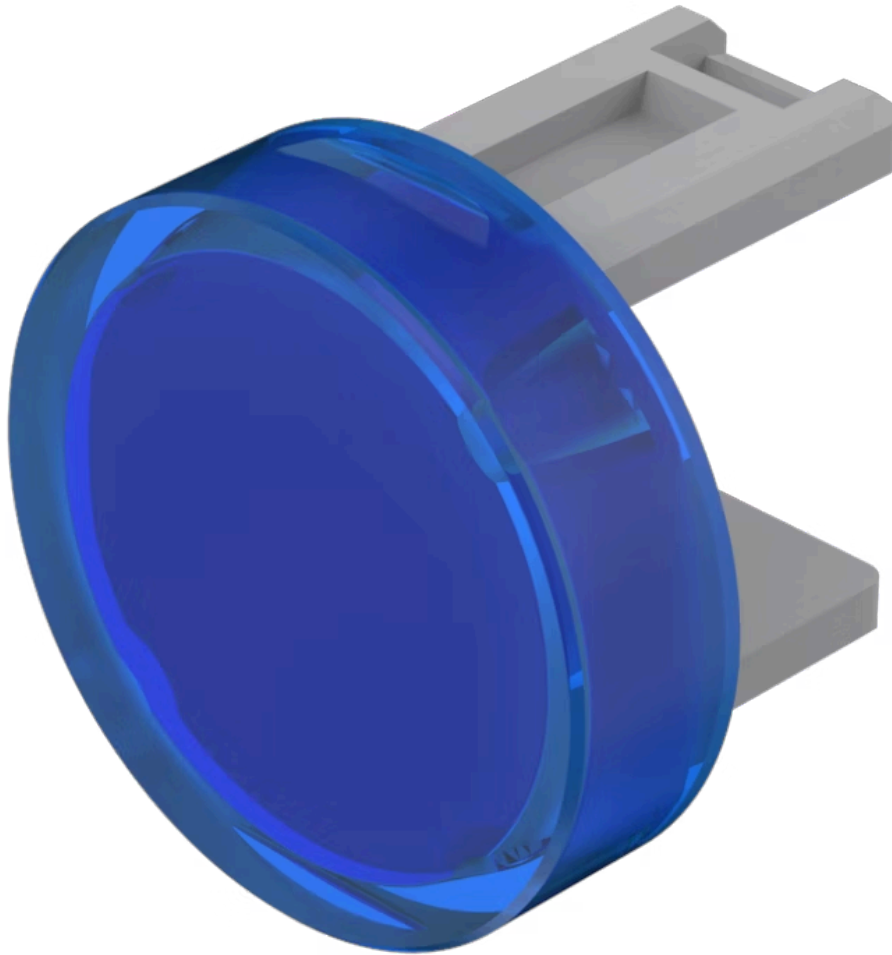

Lens

31-
931.6

Distribution by
Mouser

<https://mouser.eao.com/p/31-931.6>

Your product:

31-931.6 Lens

FRONT

Front form: round

OPERATING-/INDICATION PART

Lens colour: Blue

Lens material: Plastic

Lens illumination: illuminative

Lens shape: flush

Lens optics: translucent

MECHANICAL CHARACTERISTIC

Weight: 0.001 kg

CERTIFICATE

REACH: REACH compliant

RoHS: RoHS compliant

OTHER

Short Description: Lens, Ø 15.8 mm, illuminative, Blue, flush, Plastic

Dimension: Ø 15.8 mm

Product attributes: Not recommended for film insert

Mouser Electronics