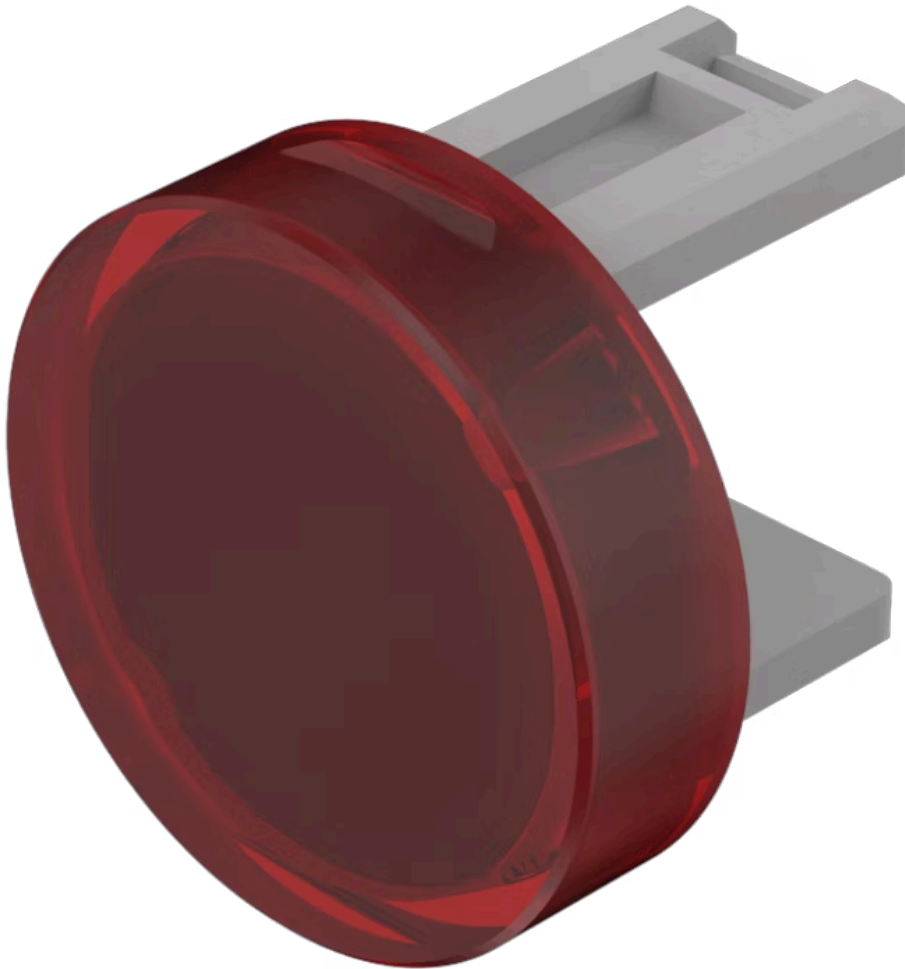

Lens

31-
931.2

Distribution by
Mouser

<https://mouser.eao.com/p/31-931.2>

Your product:

31-931.2 Lens

FRONT

Front form: round

OPERATING-/INDICATION PART

Lens colour: Red

Lens material: Plastic

Lens illumination: illuminative

Lens shape: flush

Lens optics: translucent

MECHANICAL CHARACTERISTIC

Weight: 0.001 kg

CERTIFICATE

REACH: REACH compliant

RoHS: RoHS compliant

OTHER

Short Description: Lens, Ø 15.8 mm, illuminative, Red, flush, Plastic

Dimension: Ø 15.8 mm

Product attributes: Not recommended for film insert

Mouser Electronics