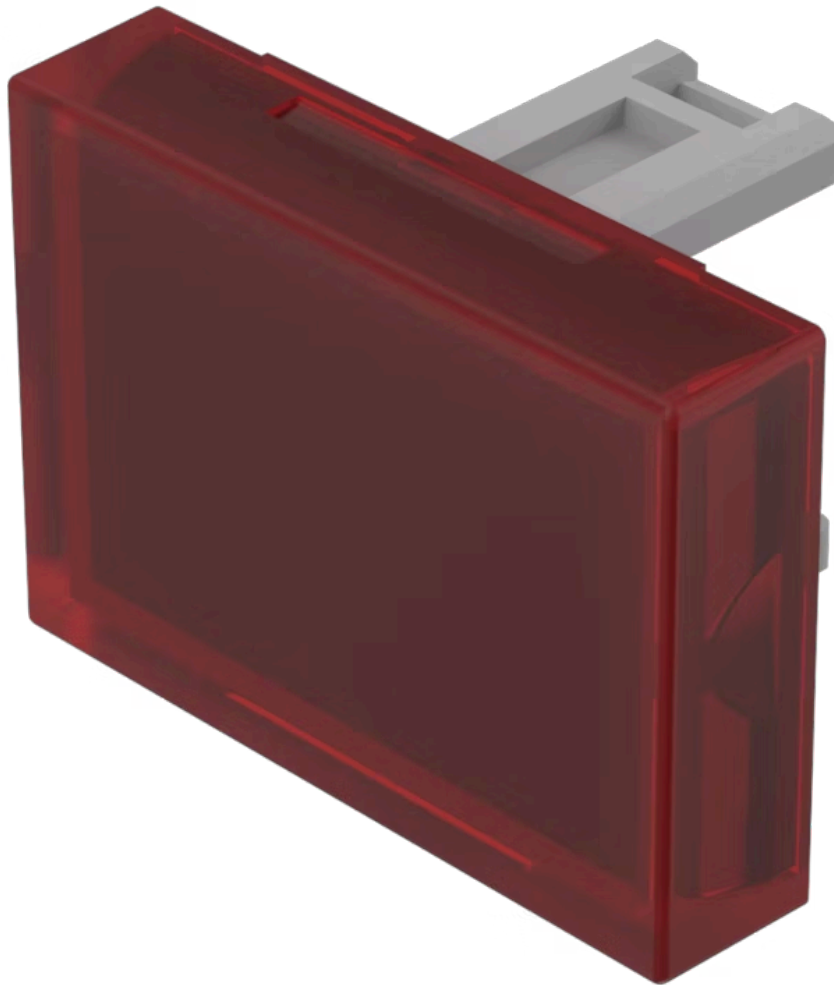

Lens

31-
905.2

Distribution by
Mouser

<https://mouser.eao.com/p/31-905.2>

Your product:

31-905.2 Lens

FRONT

Front form: rectangular

OPERATING-/INDICATION PART

Lens colour: Red

Lens material: Plastic

Lens illumination: illuminative

Lens shape: flush

Lens optics: transparent

MECHANICAL CHARACTERISTIC

Weight: 0.001 kg

CERTIFICATE

REACH: REACH compliant

RoHS: RoHS compliant

OTHER

Short Description: Lens, 21.5 mm x 15.3 mm, illuminative, Red, flush, Plastic

Dimension: 21.5 mm x 15.3 mm

Product attributes: Not recommended for film insert