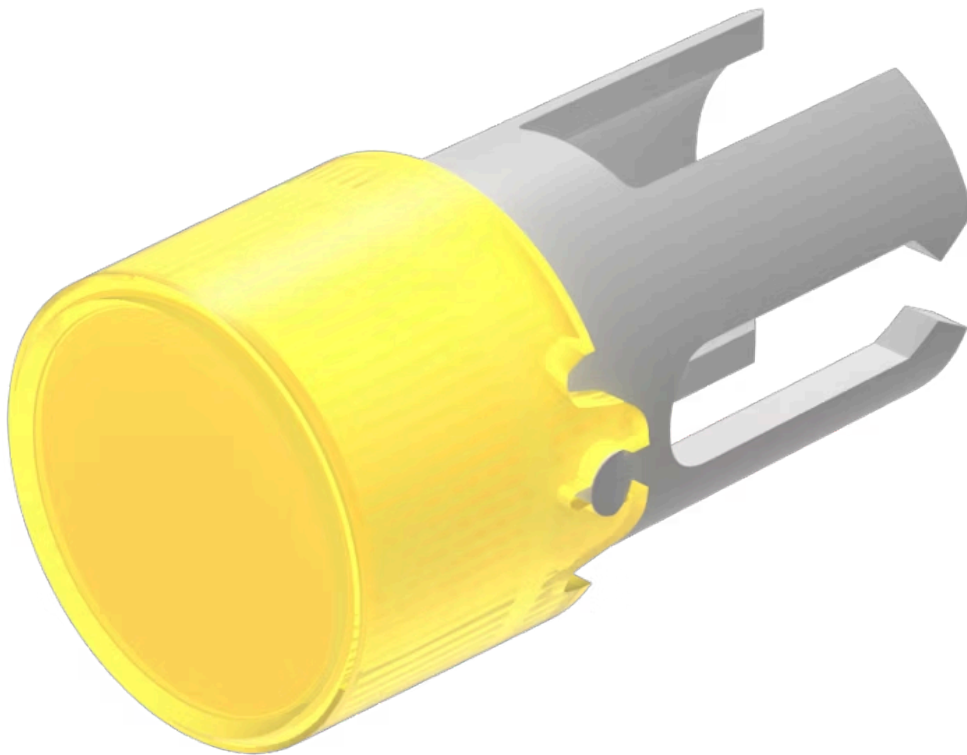

Lens

19-
932.4

Distribution by
Mouser

<https://mouser.eao.com/p/19-932.4>

Your product:

19-932.4 Lens

FRONT

Front form: round

OPERATING-/INDICATION PART

Lens colour: Yellow

Lens material: Plastic

Lens illumination: illuminative

Lens shape: flush

Lens optics: transparent

MECHANICAL CHARACTERISTIC

Weight: 0.001 kg

CERTIFICATE

REACH: REACH compliant

RoHS: RoHS compliant

OTHER

Short Description: Lens, Ø 7.3 mm, illuminative, Yellow, flush, Plastic

Dimension: Ø 7.3 mm

Product attributes: Not recommended for film insert

Mouser Electronics