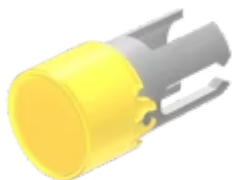

Lens

19-
932.4

Distribution by
Mouser

<https://mouser.eao.com/p/19-932.4>

Your product:

19-932.4 Lens

FRONT

Front form: round

OPERATING-/INDICATION PART

Lens colour: Yellow

Lens material: Plastic

Lens illumination: illuminative

Lens shape: flush

Lens optics: transparent

MECHANICAL CHARACTERISTIC

Weight: 0.001 kg

CERTIFICATE

REACH: REACH compliant

RoHS: RoHS compliant

OTHER

Short Description: Lens, Ø 7.3 mm, illuminative, Yellow, flush, Plastic

Dimension: Ø 7.3 mm

Product attributes: Not recommended for film insert

Mouser Electronics