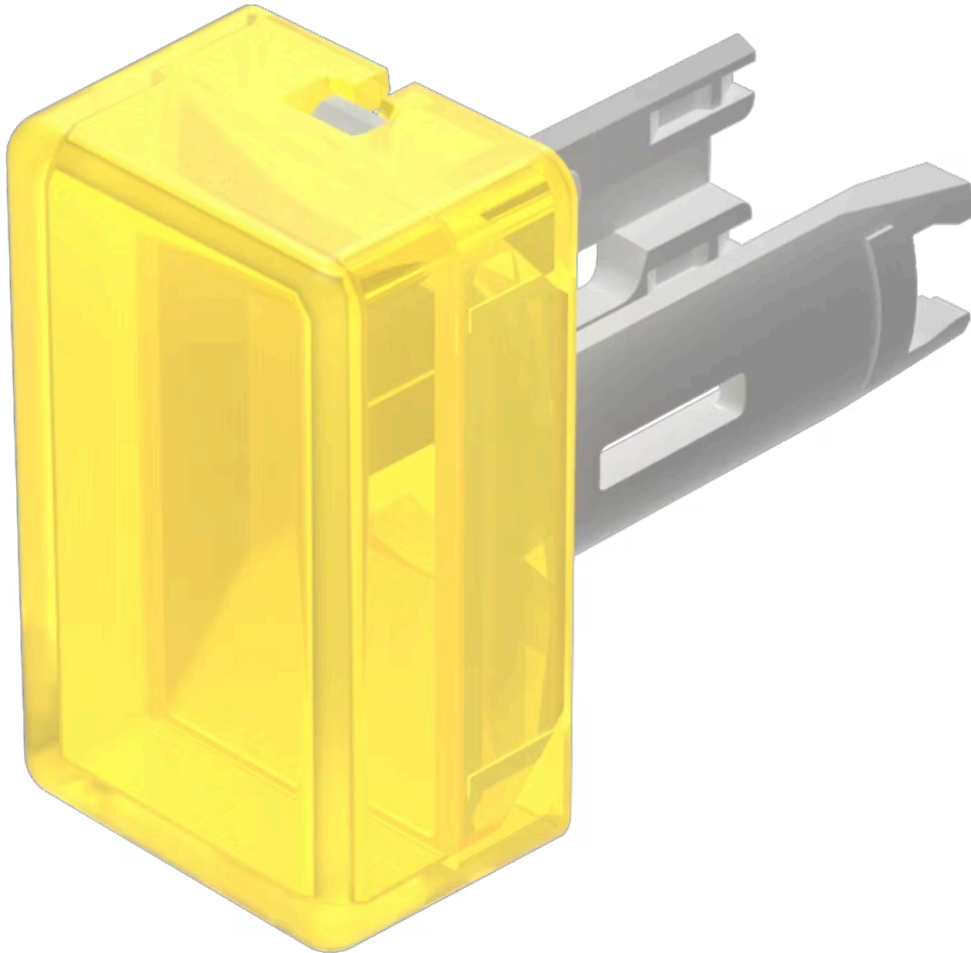

Lens

18-
942.4

<https://eao.com/p/18-942.4>

Your product:

18-942.4 Lens

FRONT

Front form: rectangular

OPERATING-/INDICATION PART

Lens colour: Yellow

Lens material: Plastic

Lens illumination: illuminative

Lens shape: flush

Lens optics: translucent

MECHANICAL CHARACTERISTIC

Weight: 0.001 kg

CERTIFICATE

REACH: REACH compliant

RoHS: RoHS compliant

OTHER

Short Description: Lens, 12.5 mm x 7.5 mm, illuminative, Yellow, flush, Plastic

Dimension: 12.5 mm x 7.5 mm

Where to Buy

	Distributor	Quantity in Stock	
	DigiKey	10 in stock	Buy 
	Mouser Electronics	0 in stock	Buy 
	Sager	0 in stock	Buy 
	Newark	0 in stock	Buy 
	RS Americas	0 in stock	Buy 