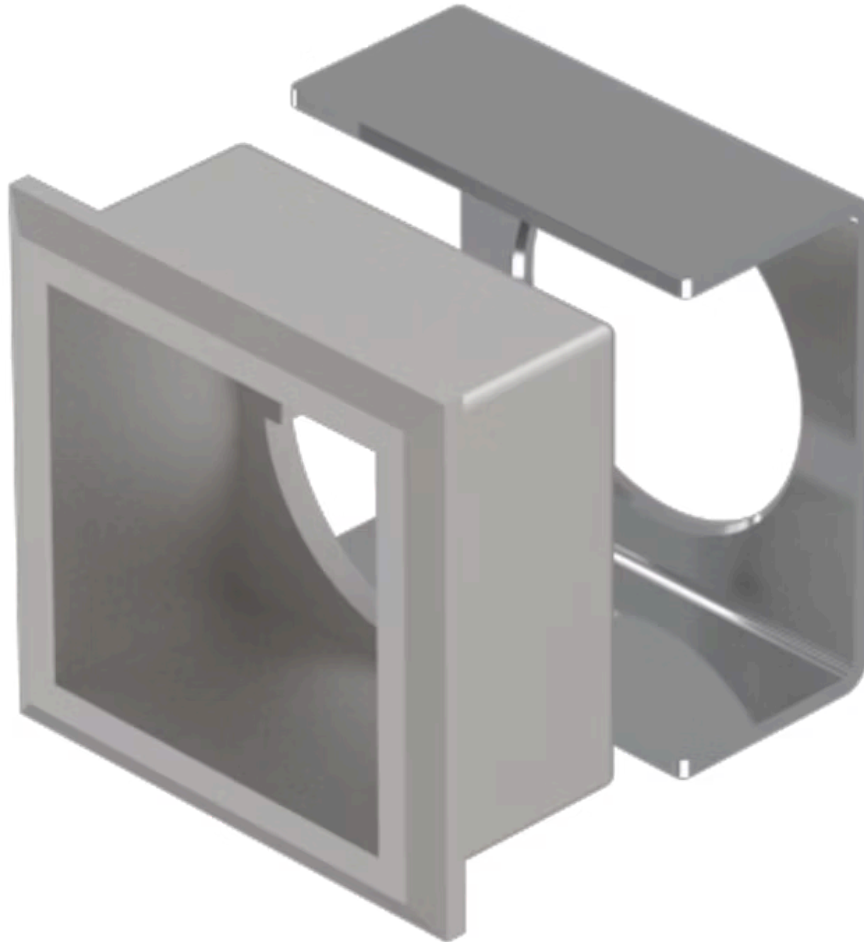

Front bezel set

61-9930.4

Distribution by
Mouser

<https://mouser.eao.com/p/61-9930.4>

Your product:

61-9930.4 Front bezel set

FRONT

Front dimension:	24 mm x 24 mm
Front form:	square
Front bezel colour:	Silver
Front bezel material:	Plastic, according to UL 94 V0

MOUNTING

Mounting cut-out:	21 mm x 21 mm
Mounting type:	Panel mounting

MECHANICAL CHARACTERISTIC

Weight:	0.008 kg
----------------	----------

CERTIFICATE

REACH:	REACH compliant
RoHS:	RoHS compliant

OTHER

Short Description:	Front bezel set, 24 mm x 24 mm, 18 mm x 18 mm, Silver, Plastic, according to UL 94 V0
Dimension:	24 mm x 24 mm
Internal size:	18 mm x 18 mm
Product attributes:	For indicator illuminated pushbutton and keylock switch
Mounting cut-outs:	