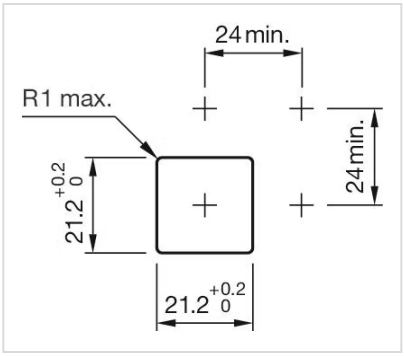

Front bezel set

61-9930.4

Distribution by
Mouser

<https://mouser.eao.com/p/61-9930.4>

Your product:

61-9930.4 Front bezel set

FRONT

Front dimension:	24 mm x 24 mm
Front form:	square
Front bezel colour:	Silver
Front bezel material:	Plastic, according to UL 94 V0

MOUNTING

Mounting cut-out:	21 mm x 21 mm
Mounting type:	Panel mounting

MECHANICAL CHARACTERISTIC

Weight:	0.008 kg
----------------	----------

CERTIFICATE

REACH:	REACH compliant
RoHS:	RoHS compliant

OTHER

Short Description:	Front bezel set, 24 mm x 24 mm, 18 mm x 18 mm, Silver, Plastic, according to UL 94 V0
Dimension:	24 mm x 24 mm
Internal size:	18 mm x 18 mm
Product attributes:	For indicator illuminated pushbutton and keylock switch
Mounting cut-outs:	