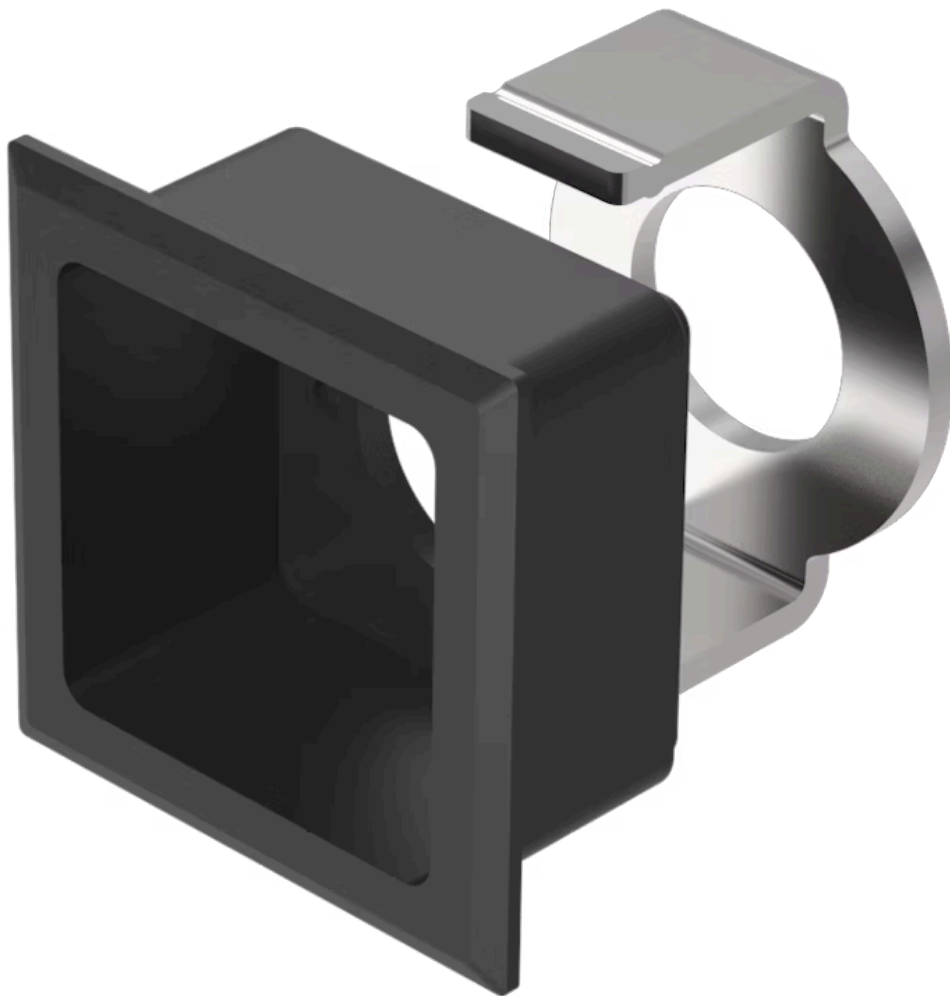

Front bezel set

18-920.1

<https://eao.com/p/18-920.1>

Your product:

18-920.1 Front bezel set

FRONT

Front dimension:	19 mm x 19 mm
Front form:	square
Front bezel colour:	Black
Front bezel material:	Plastic

MOUNTING

Mounting cut-out:	15.8 mm x 15.8 mm
Mounting type:	Panel mounting

MECHANICAL CHARACTERISTIC

Weight:	0.006 kg
----------------	----------

CERTIFICATE

REACH:	REACH compliant
RoHS:	RoHS compliant

OTHER

Short Description:	Front bezel set, 19 mm x 19 mm, 13,8 mm x 13,8 mm, Black, Plastic
Dimension:	19 mm x 19 mm
Internal size:	13,8 mm x 13,8 mm