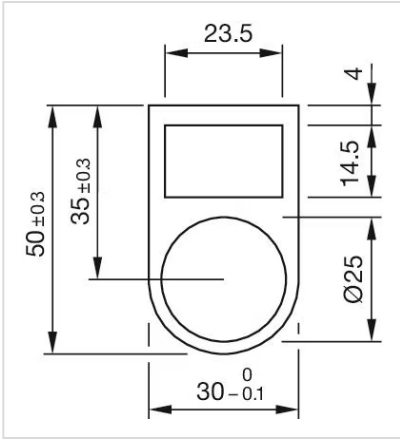

MOUNTING

Mounting cut-out: Ø 22.5 mm

Mounting type: adhesive

MECHANICAL CHARACTERISTIC

Weight: 0.002 kg

OTHER

Short Description: Legend plate, 30 mm x 50 mm, Ø 22.5 mm, Aluminium, adhesive, Black, anodised

Titel Accessory: Legend plate

Dimension: 30 mm x 50 mm

Material: Aluminium

Hints: For devices with front dimension Ø 25 mm, flush design, The colour of anodised aluminium parts can vary due to technical production reasons

Dimension drawings: