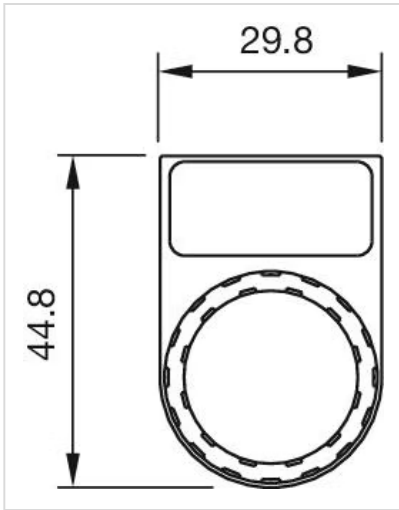

MOUNTING

Mounting type: For sticking or snapping in place

MECHANICAL CHARACTERISTIC

Weight: 0.002 kg

OTHER

Short Description: Legend frame, 12.5 mm, Plastic, For sticking or snapping in place, Black

Title Accessory: Legend frame

Dimension: 12.5 mm

Material: Plastic

Product attributes: For legend 27 mm x 12.5 mm

Dimension drawings:

for Part No. 45-564.1102

Mouser Electronics

Authorized Distributor

Click to View Pricing, Inventory, Delivery & Lifecycle Information: