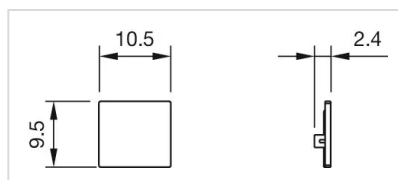

MOUNTING

Mounting type: for snapping in place

MECHANICAL CHARACTERISTIC

Weight: 0.4 kg

OTHER

Short Description: Legend plate, 10.5 mm x 9.5 mm, Plastic, for snapping in place, White

Title Accessory: Legend plate

Dimension: 10.5 mm x 9.5 mm

Material: Plastic

Dimension drawings:

Mouser Electronics

Authorized Distributor

Click to View Pricing, Inventory, Delivery & Lifecycle Information:

[EAO:](#)

[45-523.1900](#)