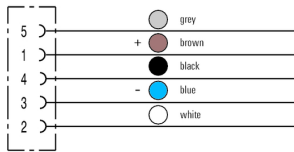

SAIE-M12B-5-2.0V-HW-PG9

Weidmüller Interface GmbH & Co. KG
Klingenbergstraße 16
D-32758 Detmold
Germany
Fon: +49 5231 14-0
Fax: +49 5231 14-292083
www.weidmueller.com

Drawings

Wiring diagram