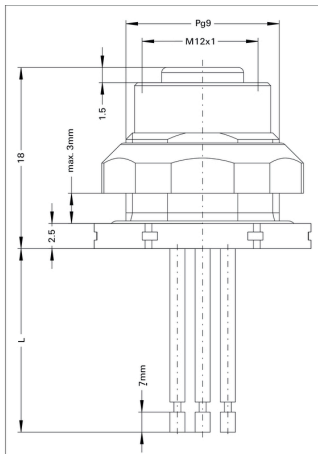

Environmental Product Compliance

REACH SVHC Lead 7439-92-1

Standards

Connector standard IEC 61076-2-101 Certificate No. (cURus) E307231

General data

Cable glands	PG 9	Cable length	2 m
Coding	A	Conductor O.D.	1.5 - 1.7 mm
Conductor O.D., max.	1.7 mm	Conductor O.D., min.	1.5 mm
Connection thread	M12	Contact surface	Gold-plated
Core cross-section	0.34 mm ²	Housing main material	Zinc diecast
No. of poles	5	Pollution severity	3
Protection degree	IP67, when screwed in	Rated current	4 A
Rated voltage	60 V	Strand / cable length	2 m
Temperature range of housing	-30...+90 °C		

Weidmüller Interface GmbH & Co. KG
 Klingenbergstraße 16
 D-32758 Detmold
 Germany
 Fon: +49 5231 14-0
 Fax: +49 5231 14-292083
 www.weidmueller.com

Drawings

Wiring diagram

Pole scheme

Dimensioned drawing

Dimensioned drawing

Dimensioned drawing

Mouser Electronics

Authorized Distributor

Click to View Pricing, Inventory, Delivery & Lifecycle Information:

[Weidmuller:](#)

[1233320000](#)