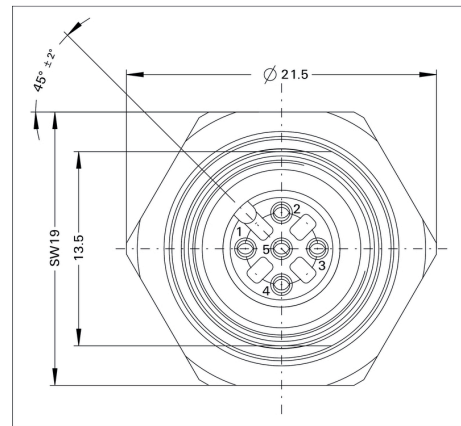

Environmental Product Compliance

REACH SVHC Lead 7439-92-1

Standards

Connector standard IEC 61076-2-101 Certificate No. (cURus) E307231

General data

Cable glands	PG 9	Cable length	2 m
Coding	A	Conductor O.D.	1.5 - 1.7 mm
Conductor O.D., max.	1.7 mm	Conductor O.D., min.	1.5 mm
Connection thread	M12	Contact surface	Gold-plated
Core cross-section	0.34 mm ²	Housing main material	Zinc diecast
No. of poles	5	Pollution severity	3
Protection degree	IP67, when screwed in	Rated current	4 A
Rated voltage	60 V	Strand / cable length	2 m
Temperature range of housing	-30...+90 °C		

Weidmüller Interface GmbH & Co. KG
 Klingenbergstraße 16
 D-32758 Detmold
 Germany
 Fon: +49 5231 14-0
 Fax: +49 5231 14-292083
 www.weidmueller.com

Drawings

Wiring diagram

Pole scheme

Dimensioned drawing

Dimensioned drawing

Dimensioned drawing

Mouser Electronics

Authorized Distributor

Click to View Pricing, Inventory, Delivery & Lifecycle Information:

[Weidmuller:](#)

[1233320000](#)