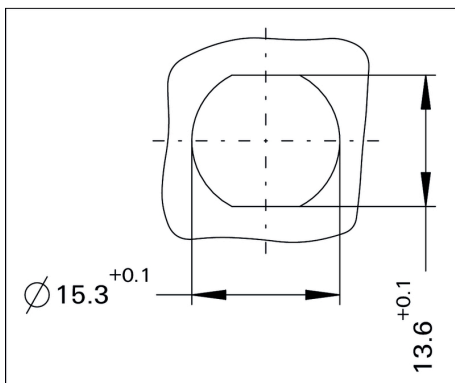

Dimensioned drawing