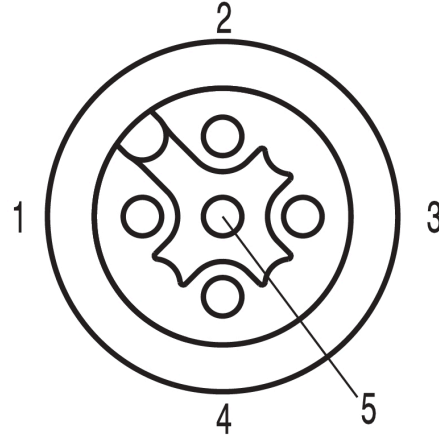

SAIE-M12B-5-2.0V-HW-PG9

Weidmüller Interface GmbH & Co. KG
Klingenbergstraße 16
D-32758 Detmold
Germany
Fon: +49 5231 14-0
Fax: +49 5231 14-292083
www.weidmueller.com

Drawings

Wiring diagram

Pole scheme