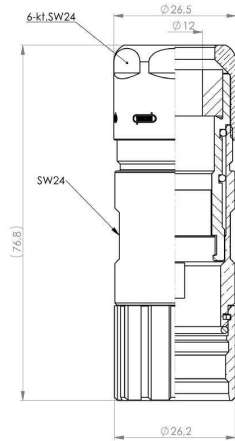

SAI-M23-GS-L-7/12

Weidmüller Interface GmbH & Co. KG
Klingenbergstraße 26
D-32758 Detmold
Germany

Drawings

www.weidmueller.com

Dimensioned drawing