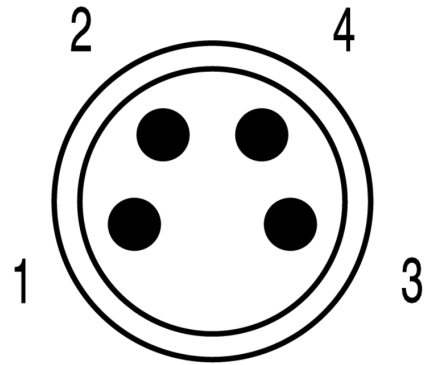

D-32758 Detmold

Germany

www.weidmueller.com

**Technical data****Dimensions and weights**

Net weight 5 g

**Environmental Product Compliance**

REACH SVHC Lead 7439-92-1

**Classifications**

**SAIEND CAN M8 4P**

Weidmüller Interface GmbH & Co. KG  
Klingenbergstraße 26  
D-32758 Detmold  
Germany

[www.weidmueller.com](http://www.weidmueller.com)

Drawings

Dimensioned drawing

Pole scheme

Wiring diagram