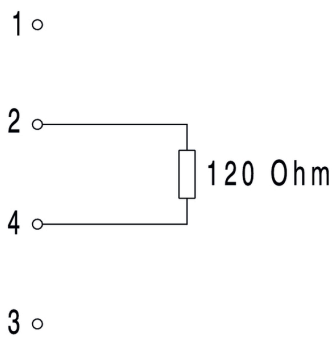

D-32758 Detmold

Germany

www.weidmueller.com

**Technical data****Dimensions and weights**

Net weight 5 g

**Environmental Product Compliance**

REACH SVHC Lead 7439-92-1

**Classifications**

**SAIEND CAN M8 4P**

Weidmüller Interface GmbH & Co. KG  
Klingenbergstraße 26  
D-32758 Detmold  
Germany

[www.weidmueller.com](http://www.weidmueller.com)

Drawings

Dimensioned drawing

Pole scheme

Wiring diagram