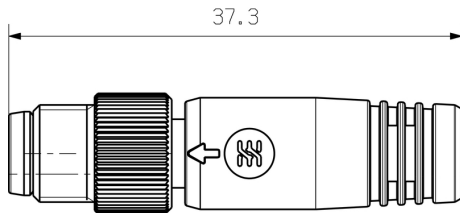

D-32758 Detmold

Germany

www.weidmueller.com

**Technical data****Dimensions and weights**

Net weight 5 g

**Environmental Product Compliance**

REACH SVHC Lead 7439-92-1

**Classifications**

**SAIEND CAN M8 4P**

Weidmüller Interface GmbH & Co. KG  
Klingenbergstraße 26  
D-32758 Detmold  
Germany

[www.weidmueller.com](http://www.weidmueller.com)

Drawings

Dimensioned drawing

Pole scheme

Wiring diagram