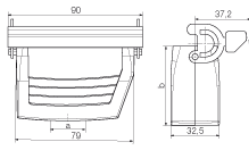

Data sheet

HDC 16A TOLU 1M25G

Weidmüller Interface GmbH & Co. KG
Klingenbergstraße 26
D-32758 Detmold
Germany

www.weidmueller.com

Drawings