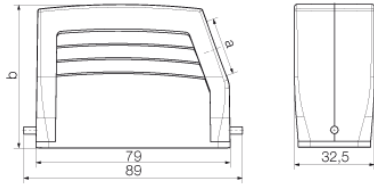

Data sheet

HDC 25A TSLU 1M25G

Weidmüller Interface GmbH & Co. KG
Klingenbergstraße 26
D-32758 Detmold
Germany

www.weidmueller.com

Drawings