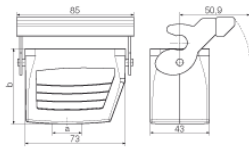

Data sheet

HDC 10B KLU 1M25G

Weidmüller Interface GmbH & Co. KG
Klingenbergstraße 26
D-32758 Detmold
Germany

www.weidmueller.com

Drawings