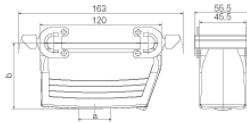

Data sheet

HDC 64D KBU 1M32G

Weidmüller Interface GmbH & Co. KG
Klingenbergstraße 26
D-32758 Detmold
Germany

www.weidmueller.com

Drawings