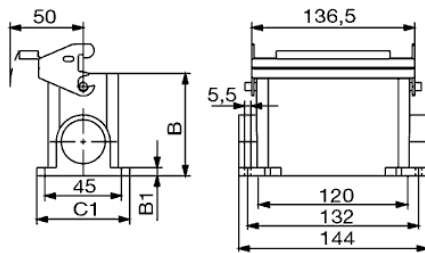

HDC 64D SLU 2M25G

Weidmüller Interface GmbH & Co. KG
Klingenbergstraße 26
D-32758 Detmold
Germany

Drawings

www.weidmueller.com