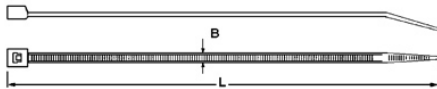

Data sheet

SCT 4.6/520

Weidmüller Interface GmbH & Co. KG
Klingenbergstraße 26
D-32758 Detmold
Germany

www.weidmueller.com

Drawings

Drawing