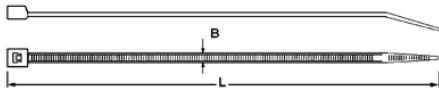

Data sheet

SCT 4.6/266 C

Weidmüller Interface GmbH & Co. KG
Klingenbergstraße 26
D-32758 Detmold
Germany

www.weidmueller.com

Drawings

Drawing