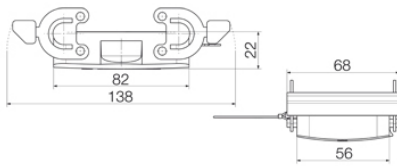

Data sheet

HDC 32A DMDQ 2QB

Weidmüller Interface GmbH & Co. KG
Klingenbergstraße 26
D-32758 Detmold
Germany

www.weidmueller.com

Drawings