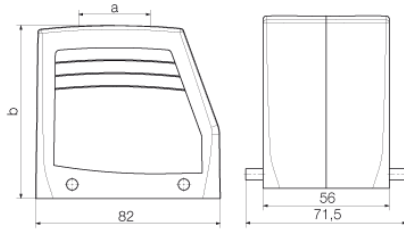

Data sheet

HDC 32A TOBU 1PG21G

Weidmüller Interface GmbH & Co. KG
Klingenbergstraße 26
D-32758 Detmold
Germany

www.weidmueller.com

Drawings