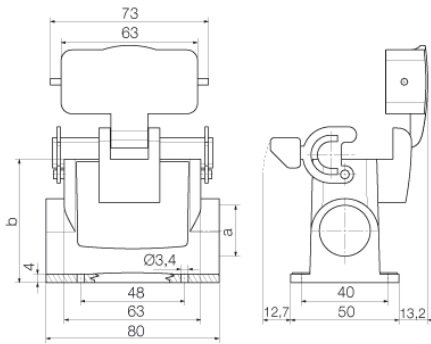

HDC 10A SDLU 1PG16G

Weidmüller Interface GmbH & Co. KG
Klingenbergstraße 26
D-32758 Detmold
Germany

www.weidmueller.com

Drawings