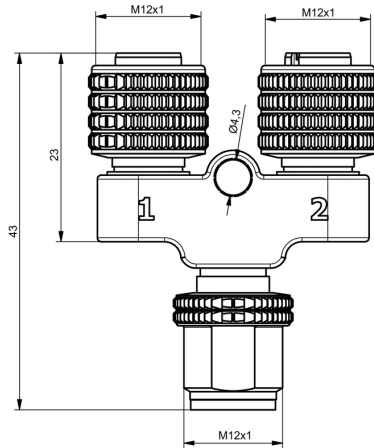

Net weight 22 g

Environmental Product Compliance

REACH SVHC Lead 7439-92-1

Connection data

Group outlet - plug-in connector	M12 pin	Single outlet 1 - plug-in connector	M12 socket
Single outlet 2 - plug-in connector	M12 socket	Tightening torque	M12: 0.8 - 1.2 Nm

Standards

Connector standard IEC 61076-2-101

General data

Coding	A	Conductor O.D.	-
Connection thread	M12	Contact material, pin	CuZn
Contact material, socket	CuSn	Contact surface	Au (Gold)
Housing main material	PUR	Number of poles	5
Plugging cycles	≥ 100	Pollution severity	3
Protection degree	IP67	Rated current	4 A
Rated voltage	24 V	Shield connection	No
Temperature range of housing	-25...+85 °C		

SAI-Y-5 AND 2M12

Weidmüller Interface GmbH & Co. KG
 Klingenbergstraße 26
 D-32758 Detmold
 Germany

www.weidmueller.com

Drawings

Dimensioned drawing

Dimensioned drawing

Wiring

Mouser Electronics