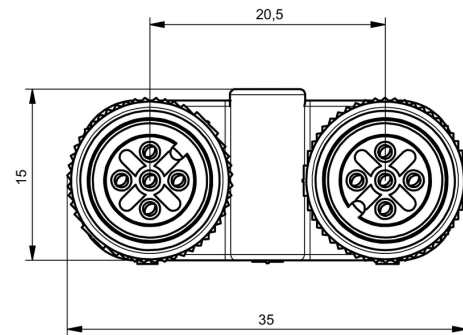

Net weight 22 g

Environmental Product Compliance

REACH SVHC Lead 7439-92-1

Connection data

Group outlet - plug-in connector	M12 pin	Single outlet 1 - plug-in connector	M12 socket
Single outlet 2 - plug-in connector	M12 socket	Tightening torque	M12: 0.8 - 1.2 Nm

SAI-Y-5 AND 2M12

Weidmüller Interface GmbH & Co. KG
 Klingenbergstraße 26
 D-32758 Detmold
 Germany

www.weidmueller.com

Drawings

Dimensioned drawing

Dimensioned drawing

Wiring

Mouser Electronics