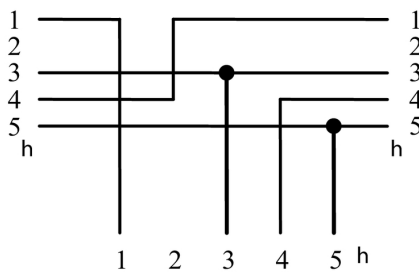

SAI-Y-5 AND 2M12

Weidmüller Interface GmbH & Co. KG
 Klingenbergstraße 26
 D-32758 Detmold
 Germany

www.weidmueller.com

Drawings

Dimensioned drawing

Dimensioned drawing

Wiring

Mouser Electronics