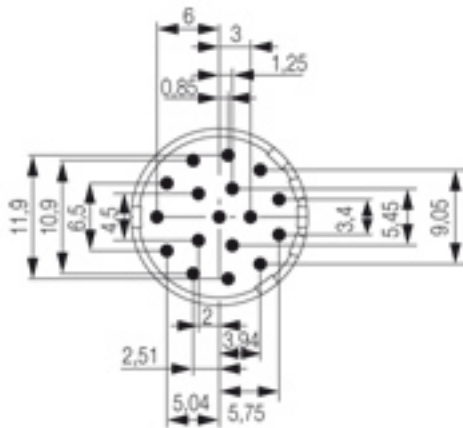

SAI-M23-BE-17-10 MM**Weidmüller Interface GmbH & Co. KG**

Klingenbergstraße 26

D-32758 Detmold

Germany

www.weidmueller.com

The M23 round plug-in connectors offer a high number of mating cycles, high current-carrying capacity and high contact-density coupled with minimum dimensions. Enclosures, inserts and crimp contacts need to be ordered separately.

General ordering data

| | |
|------------|-----------------------------------|
| Version | Sensor/Actuator plug-in connector |
| Order No. | 1224350000 |
| Type | SAI-M23-BE-17-10 MM |
| GTIN (EAN) | 4050118008234 |
| Qty. | 1 pc(s). |

Technical data customisable plug-in connectors

| | | | |
|-----------------------|--------------------------------------|--------------------|-------------|
| Coding | none | Contact surface | Gold-plated |
| Housing main material | Thermoplastic polyamide PA 6, PBT | Number of poles | 17 |
| Plugging cycles | > 1000 | Pollution severity | 3 |
| Rated current | 8 A | Rated voltage | 160 V |
| Type of connection | Solder connection | | |