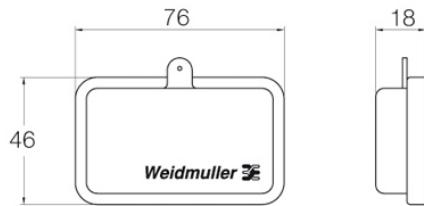

HDC 10B DC

Weidmüller Interface GmbH & Co. KG

Klingenbergstraße 26

D-32758 Detmold

Germany

www.weidmueller.com

Technical data

Dimensions and weights

Height	18 mm	Height (inches)	0.709 inch
Width	46 mm	Width (inches)	1.811 inch
Length	76 mm	Length (inches)	2.992 inch
Net weight	8.4 g		

General data

BG	4	Colour	white, Transparent
Material	Polypropylene	Protection degree	IP20
Size	4		

Classifications

ETIM 6.0	EC002943	ETIM 7.0	EC002943
ETIM 8.0	EC002943	ECLASS 9.0	27-44-02-92
ECLASS 9.1	27-44-02-08	ECLASS 10.0	27-44-02-92
ECLASS 11.0	27-44-02-92		

Approvals

Approvals

ROHS Conform

Downloads

Engineering Data	EPLAN
Catalogues	Catalogues in PDF-format
Brochures	FL FIELDWIRING EN FL FIELDWIRING EN

Data sheet

HDC 10B DC

Weidmüller Interface GmbH & Co. KG
Klingenbergstraße 26
D-32758 Detmold
Germany

www.weidmueller.com

Drawings