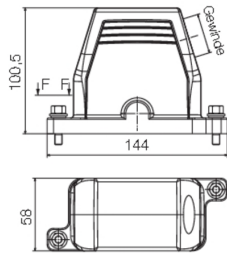

HDC IP68 10B TSS 1PG29

Weidmüller Interface GmbH & Co. KG
Klingenbergstraße 26
D-32758 Detmold
Germany

www.weidmueller.com

Drawings